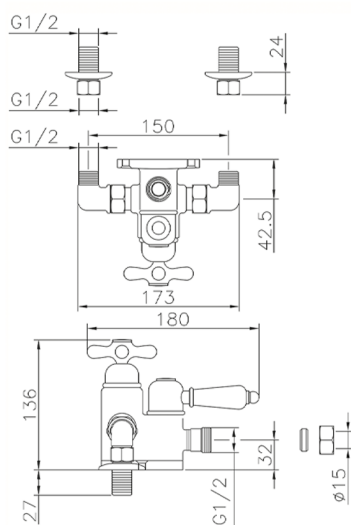

Thermostatic shower mixer CROISSETTE_150.CS01H.

MODEL **150.CS01H.**

Thermostatic shower mixer, without shower set, 1/2" M Flexible Connection

AVAILABLE FINISHINGS

-  **AG** AG Antique Gold
-  **BA** BA Old Bronze
-  **CR** CR Chrome
-  **2W** 2W Brushed Gold

CHARACTERISTICS

Cartridge Spare Parts **24.04A.PP**

8x20 Plus P Thermostatic Valve

Thermostatic

The Huber thermostatic is your personal water manager, helping you to handle, control and save water and energy.

Thermostatic shower mixer CROISSETTE_150.CS01H.

150.CS01H.

<https://en.huberitalia.com/thermostatic-shower-mixer-croisette-150-cs01h>

2024-11-15