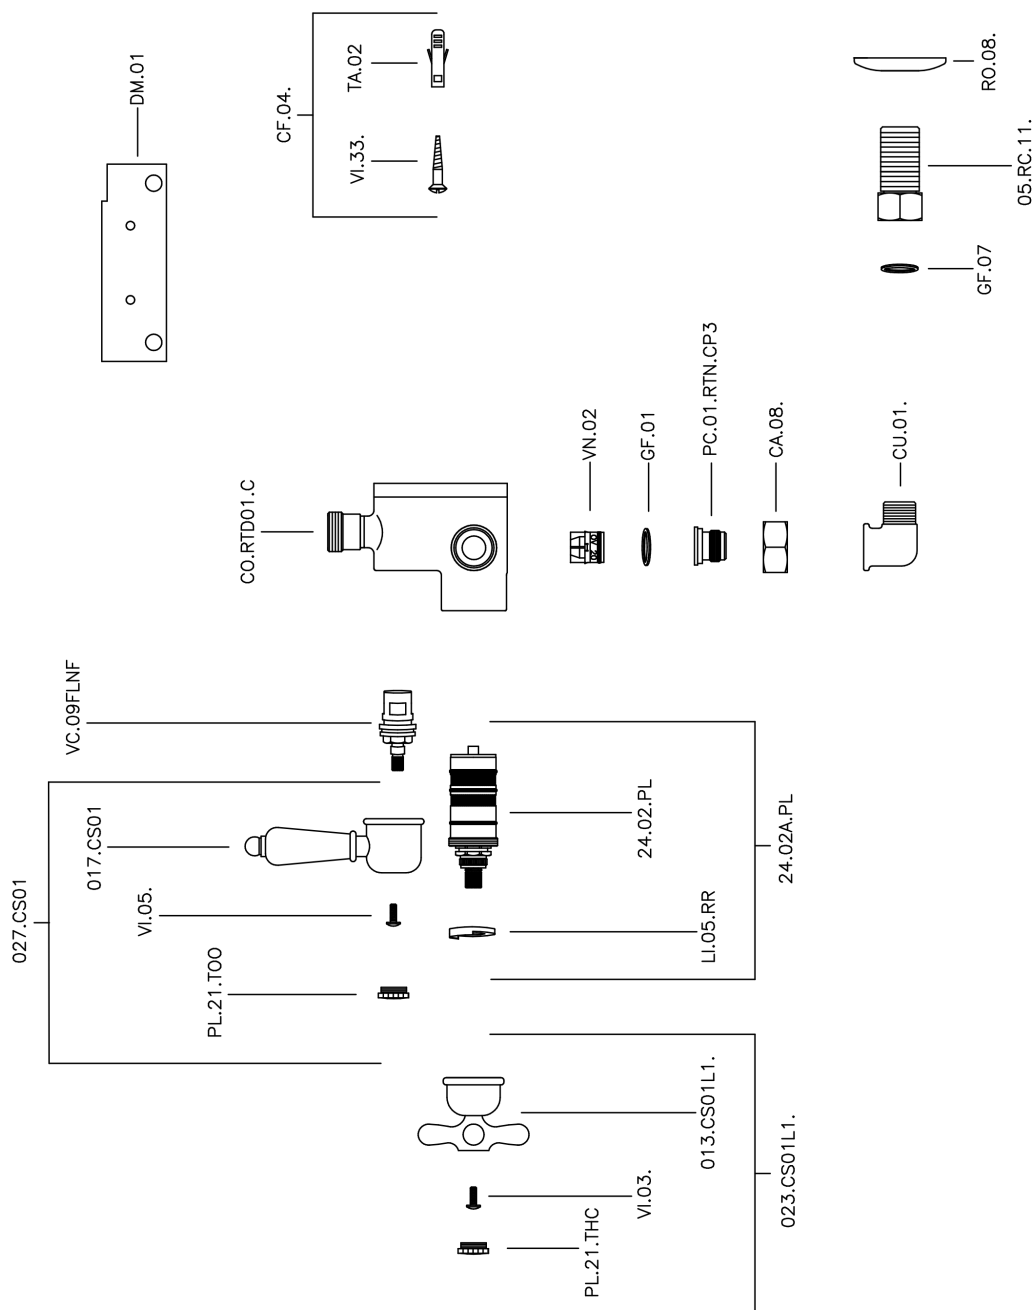

Thermostatic shower mixer CROISSETTE_150.CS01H.

MODEL **150.CS01H.**

Thermostatic shower mixer, without shower set, 1/2" M Flexible Connection

AVAILABLE FINISHINGS

-  **AG** AG Antique Gold
-  **BA** BA Old Bronze
-  **CR** CR Chrome
-  **2W** 2W Brushed Gold

CHARACTERISTICS

Cartridge Spare Parts **24.04A.PP**

8x20 Plus P Thermostatic Valve

Thermostatic

The Huber thermostatic is your personal water manager, helping you to handle, control and save water and energy.

Thermostatic shower mixer CROISSETTE_150.CS01H.

150.CS01H.

<https://en.huberitalia.com/thermostatic-shower-mixer-croisette-150-cs01h>

2024-11-15