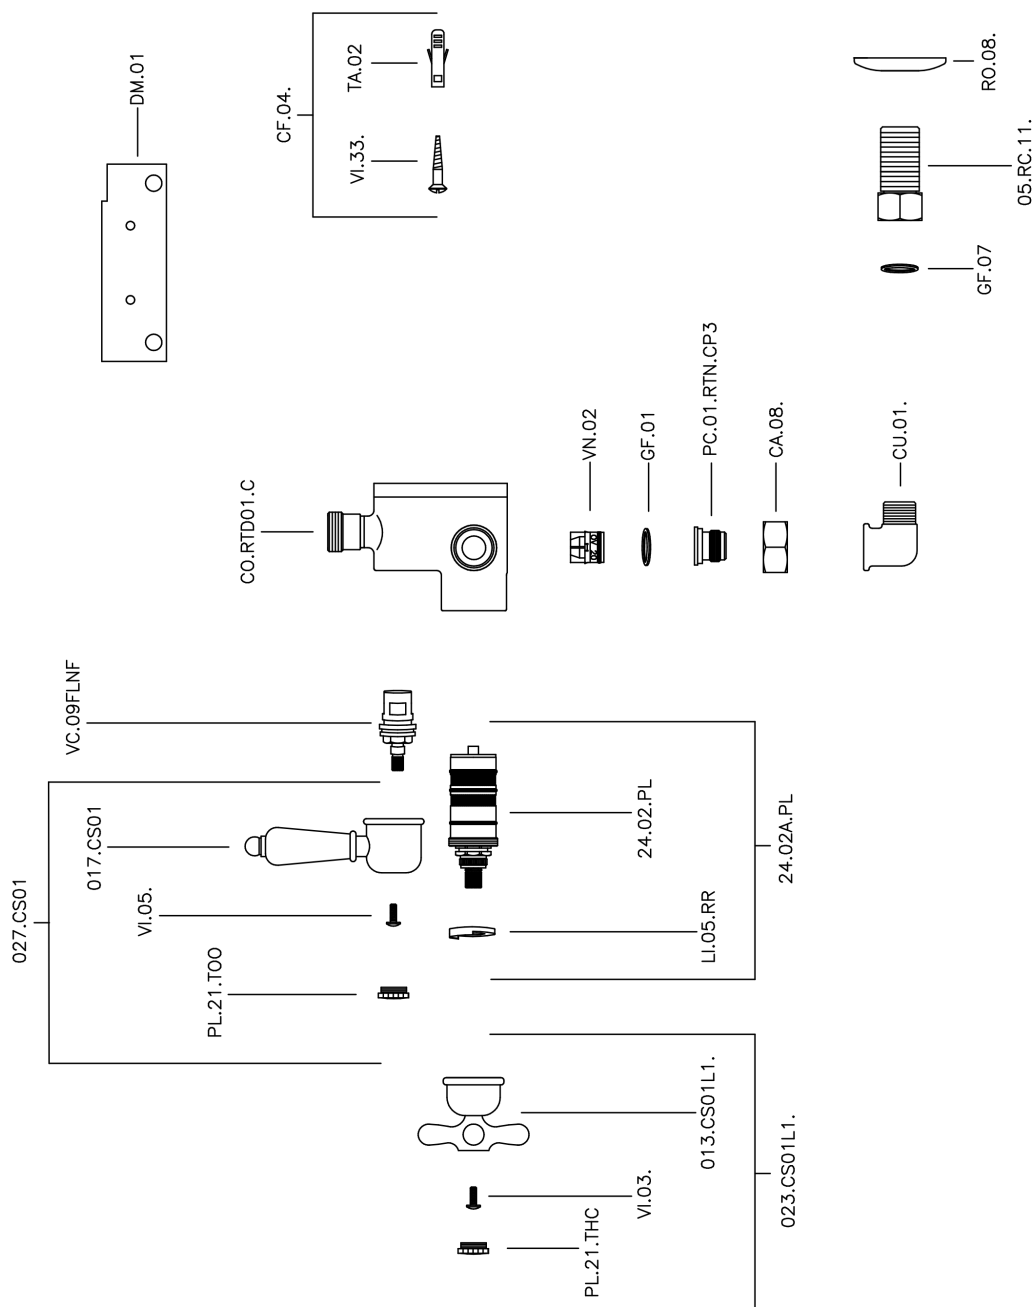

## Thermostatic shower mixer CROISSETTE\_150.CS01H.

150.CS01H.

<https://en.huberitalia.com/thermostatic-shower-mixer-croisette-150-cs01h>

2024-11-15