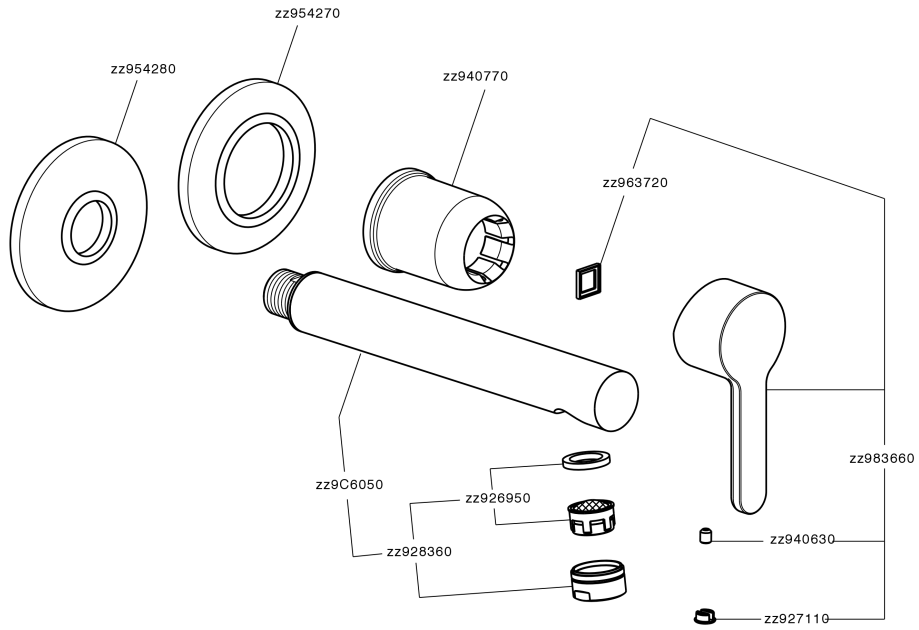

Exposed part for single lever washbasin valve H2_H2005512

H2005512

<https://en.huberitalia.com/exposed-part-for-single-lever-washbasin-valve-h2-h2005512>

Concealed single lever washbasin mixer Easy-Box CONCEALED_ZB002450

ZB002450

<https://en.huberitalia.com/concealed-single-lever-washbasin-mixer-easy-box-concealed-zb002450>

2025-04-07