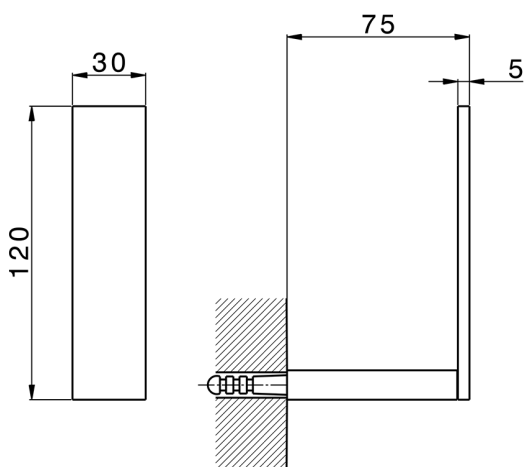

Toilet paper holder reserve_BATHROOM ACCESSORIES_SQ090410

MODEL **SQ090410**

Toilet paper holder reserve

AVAILABLE FINISHINGS

- **21** 21 Chrome
- **2B** 2B Polished Nickel
- **2F** 2F Brushed Nickel
- **2Q** 2Q Black Titanium
- **40** 40 Matt Black
- **4Q** 4Q Matt White

CHARACTERISTICS

2024-12-04