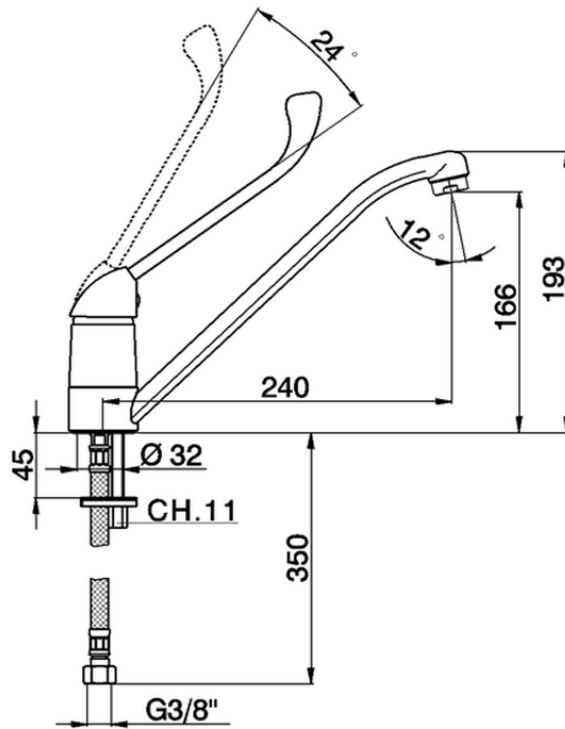

## Single lever sink mixer COMMUNITY\_CL300580

CL300580

<https://en.huberitalia.com/single-lever-sink-mixer-community-cl300580>

2024-12-18