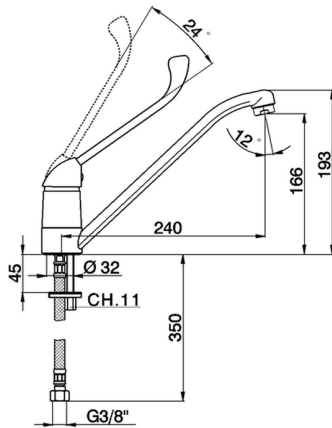

Single lever sink mixer **COMMUNITY_CL300580**

MODEL **CL300580**

Single lever sink mixer, swivel spout, long lever, G.3/8" stainless steel flexible hose

AVAILABLE FINISHINGS

CHARACTERISTICS

Cartridge Spare Parts **ZZ94035000**

35 mm Cartridge

2024-12-18