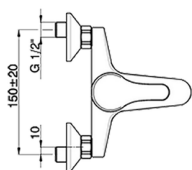

Single lever bath mixer, with shower set BACCARAT_BC000120

MODEL **BC000120**

Single lever bath mixer, with shower set, wall mounted adjustable handshower bracket, Teti ABS 3 sprays handshower, Brass 150 cm flexible hose

AVAILABLE FINISHINGS

CHARACTERISTICS

Cartridge Spare Parts **ZZ95273000**

40 mm Cartridge

2024-11-15