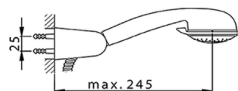

Single lever bath mixer, with shower set BACCARAT_BC000120

MODEL **BC000120**

Single lever bath mixer, with shower set, wall mounted adjustable handshower bracket, Teti ABS 3 sprays handshower, Brass 150 cm flexible hose

AVAILABLE FINISHINGS

CHARACTERISTICS

Cartridge Spare Parts **ZZ95273000**

40 mm Cartridge

2024-11-15