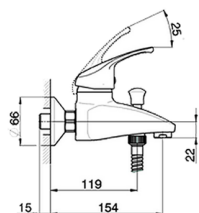

Single lever bath mixer, with shower set BACCARAT_BC000120

MODEL **BC000120**

Single lever bath mixer, with shower set, wall mounted adjustable handshower bracket, Teti ABS 3 sprays handshower, Brass 150 cm flexible hose

AVAILABLE FINISHINGS

CHARACTERISTICS

Cartridge Spare Parts **ZZ95273000**

40 mm Cartridge

2024-11-15