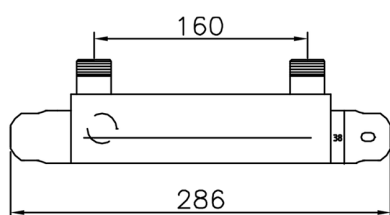

AVAILABLE FINISHINGS

CR CR Chrome

CHARACTERISTICS

Cartridge Spare Parts **22.03A.AR - ZZ97080004**

Argo 1 (short filter) Thermostatic Valve

Thermostatic

The Huber thermostatic is your personal water manager, helping you to handle, control and save water and energy.