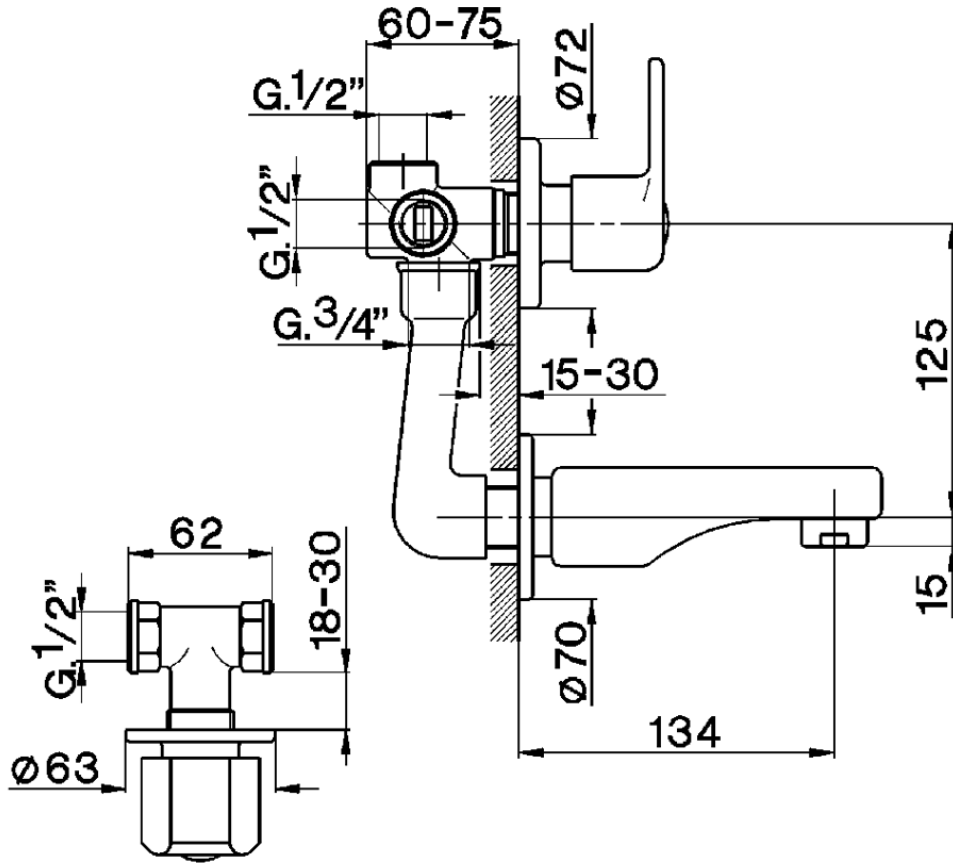

Concealed 4-hole bath/shower valve EVA\_EV000210

EV000210

<https://en.huberitalia.com/concealed-4-hole-bath-shower-valve-eva-ev000210>

2024-11-15