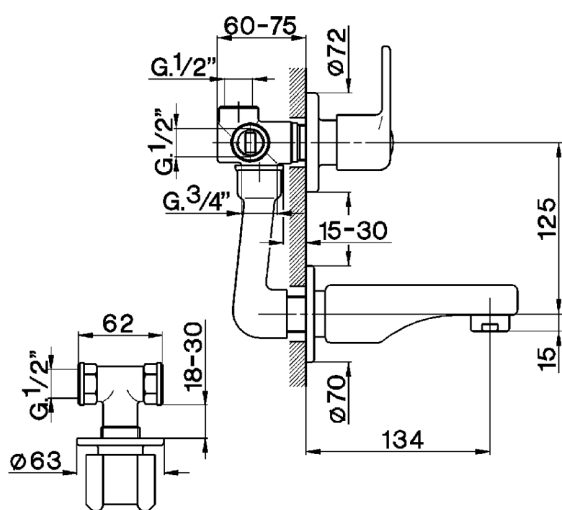

Concealed 4-hole bath/shower valve EVA_EV000210

MODEL **EV000210**

Concealed 4-hole bath/shower valve, with 2-outlet diverter, without automatic pop-up waste, without handles

AVAILABLE FINISHINGS

CHARACTERISTICS

Installation **Concealed**

2024-11-15