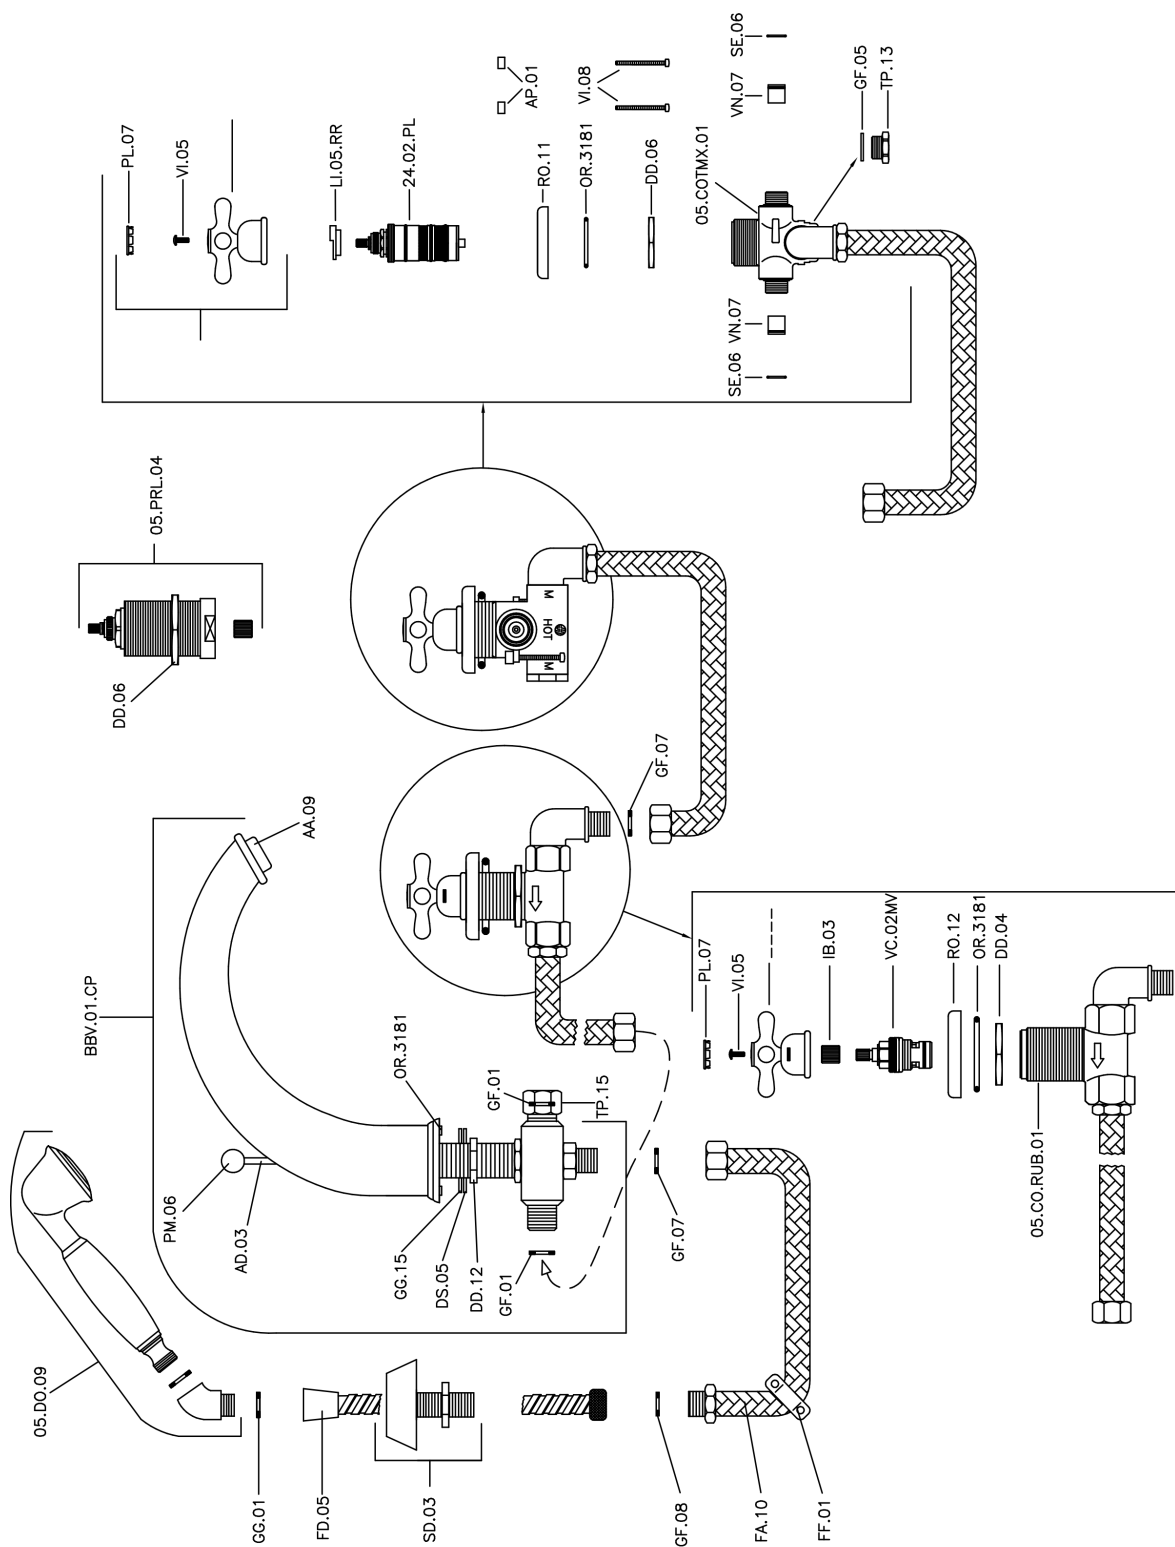

Thermostatic deck-mounted 4-hole mixer CROISETTE_CST76010

MODEL **CST76010**

Thermostatic deck-mounted 4-hole mixer, 2-outlet diverter, classic D.53 mm Brass one spray handshower, 150 cm pull-out flexible hose

AVAILABLE FINISHINGS

-  **21** 21 Chrome
-  **27** 27 Old Bronze
-  **2G** 2G Antique Gold
-  **2W** 2W Brushed Gold

CHARACTERISTICS

Cartridge Spare Parts **24.04A.PP**

8x20 Plus P Thermostatic Valve

Thermostatic

The Huber thermostatic is your personal water manager, helping you to handle, control and save water and energy.

Thermostatic deck-mounted 4-hole mixer CROISSETTE_CST76010

CST76010

<https://en.huberitalia.com/thermostatic-deck-mounted-4-hole-mixer-croisette-cst76010>