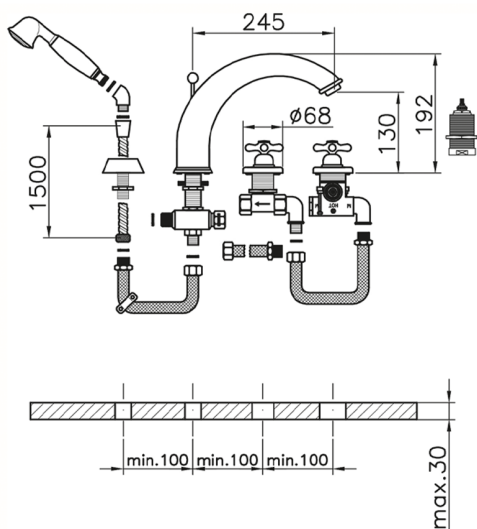

Thermostatic deck-mounted 4-hole mixer CROISSETTE_CST76010

MODEL **CST76010**

Thermostatic deck-mounted 4-hole mixer, 2-outlet diverter, classic D.53 mm Brass one spray handshower, 150 cm pull-out flexible hose

AVAILABLE FINISHINGS

-  **21** 21 Chrome
-  **27** 27 Old Bronze
-  **2G** 2G Antique Gold
-  **2W** 2W Brushed Gold

CHARACTERISTICS

Cartridge Spare Parts **24.04A.PP**

8x20 Plus P Thermostatic Valve

Thermostatic