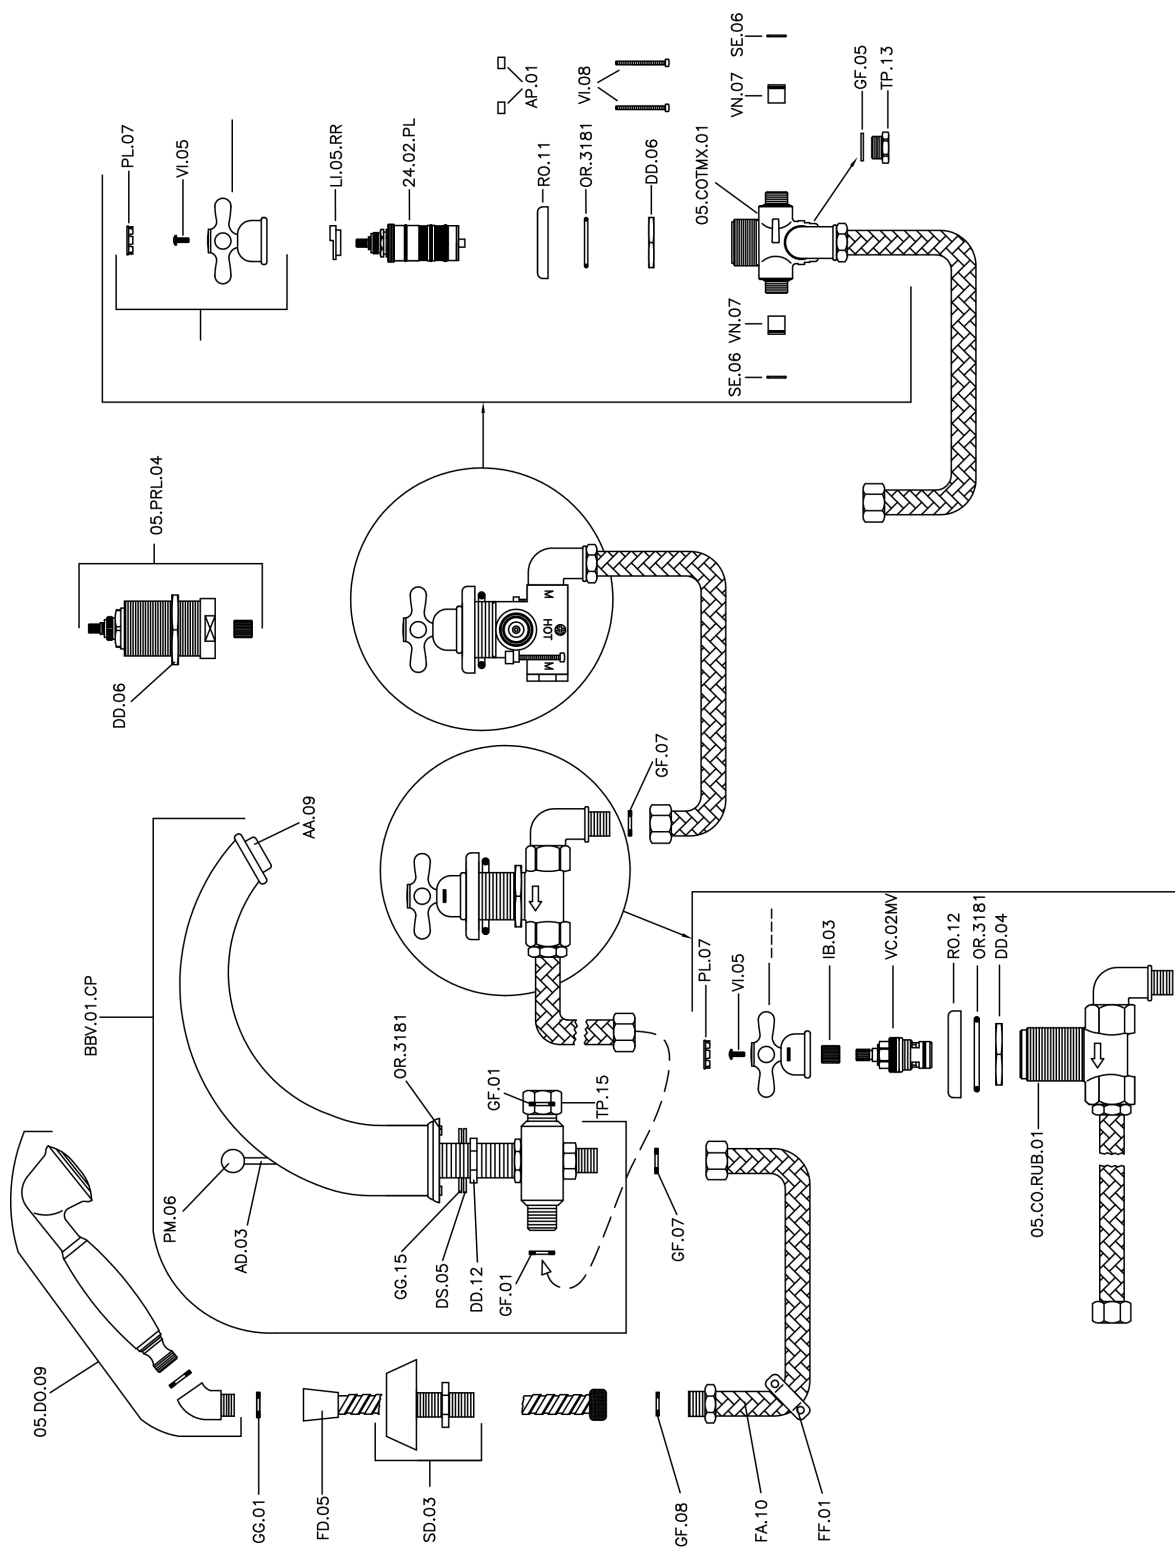

Thermostatic deck-mounted 4-hole mixer CROISSETTE_CST76010

MODEL **CST76010**

Thermostatic deck-mounted 4-hole mixer, 2-outlet diverter, classic D.53 mm Brass one spray handshower, 150 cm pull-out flexible hose

AVAILABLE FINISHINGS

-  **21** 21 Chrome
-  **27** 27 Old Bronze
-  **2G** 2G Antique Gold
-  **2W** 2W Brushed Gold

CHARACTERISTICS

Cartridge Spare Parts **24.04A.PP**

8x20 Plus P Thermostatic Valve

Thermostatic

The Huber thermostatic is your personal water manager, helping you to handle, control and save water and energy.

Thermostatic deck-mounted 4-hole mixer CROISSETTE_CST76010

CST76010

<https://en.huberitalia.com/thermostatic-deck-mounted-4-hole-mixer-croisette-cst76010>