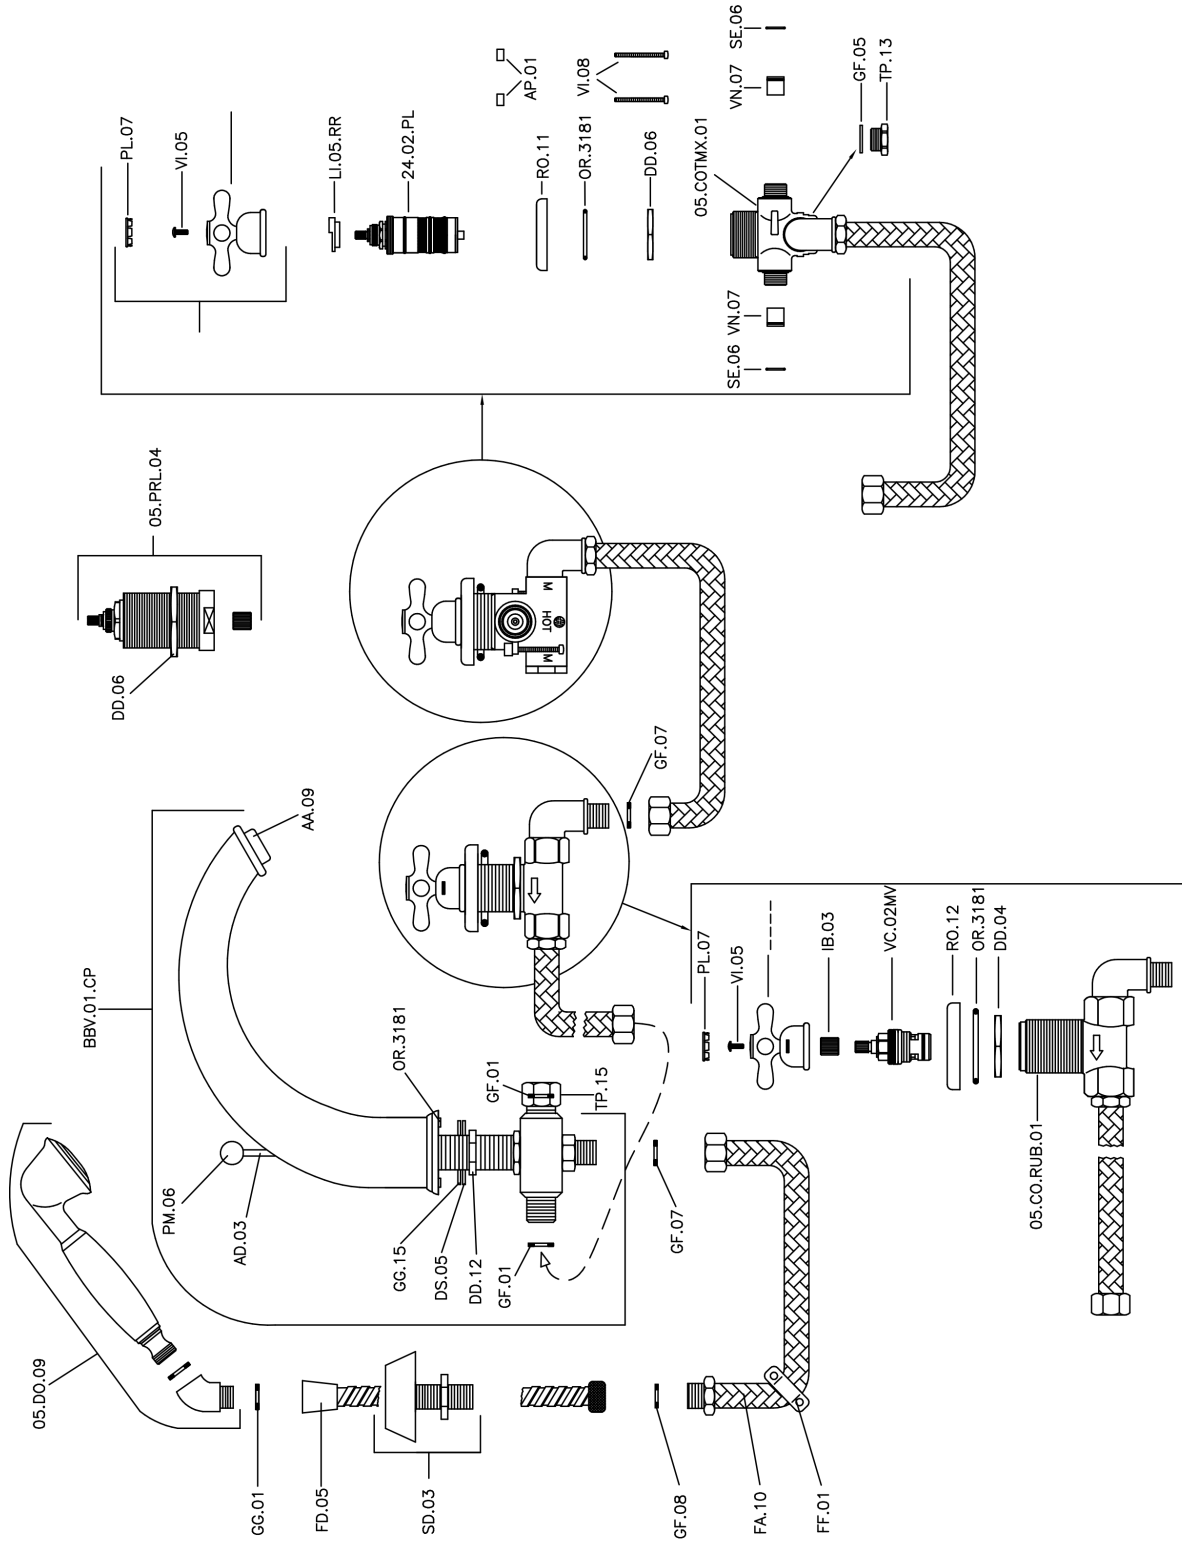

Thermostatic deck-mounted 4-hole mixer CROISETTE_CST76010

MODEL **CST76010**

Thermostatic deck-mounted 4-hole mixer, 2-outlet diverter, classic D.53 mm Brass one spray handshower, 150 cm pull-out flexible hose

AVAILABLE FINISHINGS

-  **21** 21 Chrome
-  **27** 27 Old Bronze
-  **2G** 2G Antique Gold
-  **2W** 2W Brushed Gold

CHARACTERISTICS

Cartridge Spare Parts **24.04A.PP**

8x20 Plus P Thermostatic Valve

Thermostatic

The Huber thermostatic is your personal water manager, helping you to handle, control and save water and energy.

Thermostatic deck-mounted 4-hole mixer CROISSETTE_CST76010

CST76010

<https://en.huberitalia.com/thermostatic-deck-mounted-4-hole-mixer-croisette-cst76010>