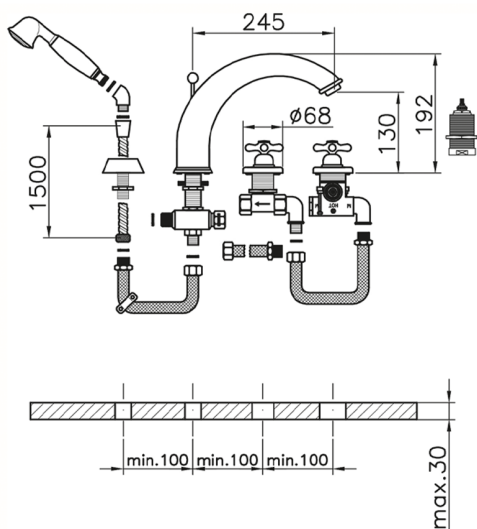

Thermostatic deck-mounted 4-hole mixer CROISETTE_CST76010

MODEL **CST76010**

Thermostatic deck-mounted 4-hole mixer, 2-outlet diverter, classic D.53 mm Brass one spray handshower, 150 cm pull-out flexible hose

AVAILABLE FINISHINGS

-  **21** 21 Chrome
-  **27** 27 Old Bronze
-  **2G** 2G Antique Gold
-  **2W** 2W Brushed Gold

CHARACTERISTICS

Cartridge Spare Parts **24.04A.PP**

8x20 Plus P Thermostatic Valve

Thermostatic