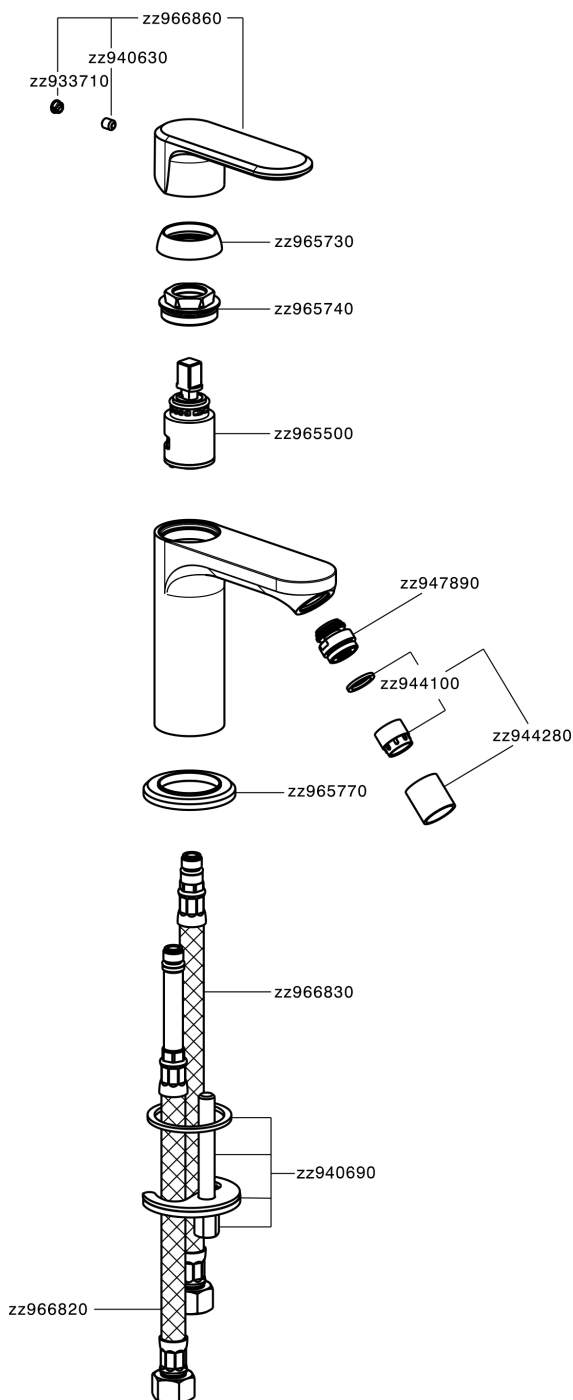

## Single lever bidet mixer LEVITY\_LY000560

MODEL **LY000560**

Single lever bidet mixer, without automatic pop-up waste, G.3/8" stainless steel flexible hose

### CHARACTERISTICS

Cartridge Spare Parts **ZZ96550000**

**25 mm Cartridge**

## Single lever bidet mixer LEVITY\_LY000560

LY000560

<https://en.huberitalia.com/single-lever-bidet-mixer-levity-ly000560>

2024-11-15