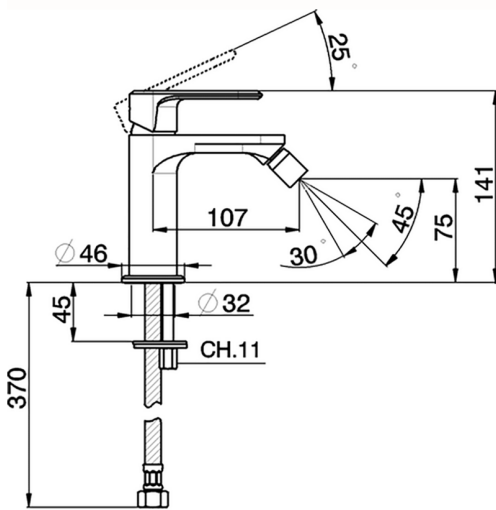

Single lever bidet mixer LEVITY_LY000560

MODEL **LY000560**

Single lever bidet mixer, without automatic pop-up waste, G.3/8" stainless steel flexible hose

AVAILABLE FINISHINGS

-  **21** 21 Chrome
-  **2B** 2B Polished Nickel
-  **2F** 2F Brushed Nickel
-  **40** 40 Matt Black
-  **4Q** 4Q Matt White

CHARACTERISTICS

Cartridge Spare Parts **ZZ96550000**

25 mm Cartridge

Single lever bidet mixer LEVITY_LY000560

LY000560

<https://en.huberitalia.com/single-lever-bidet-mixer-levity-ly000560>

2024-11-15