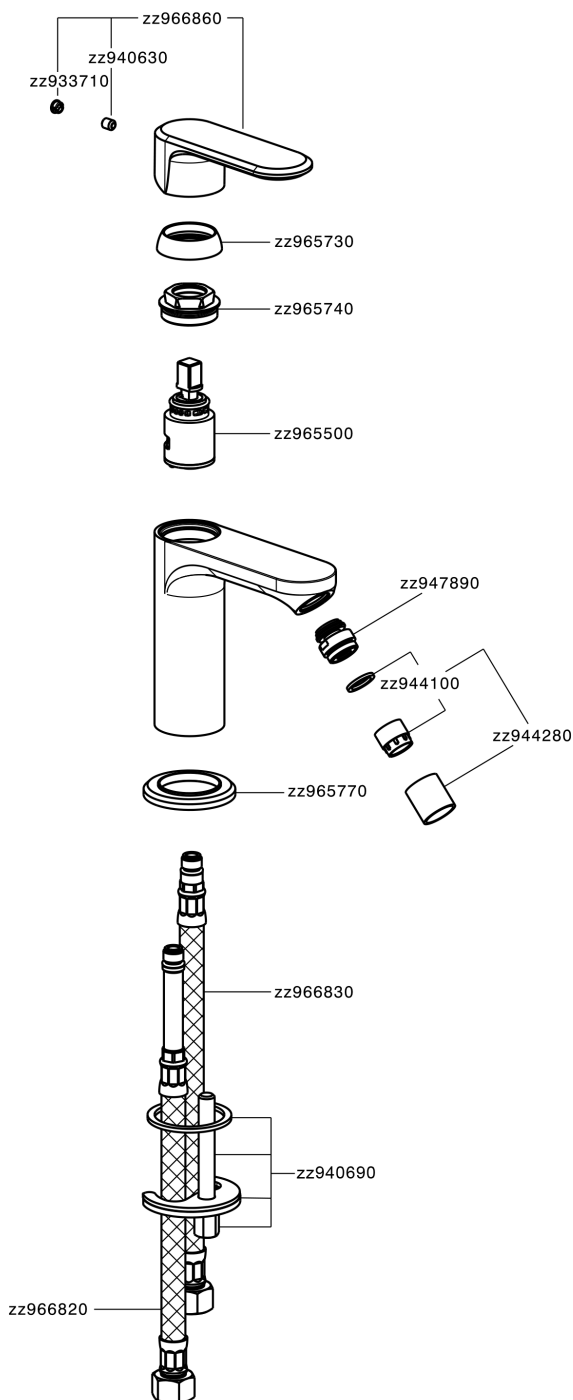

Single lever bidet mixer LEVITY_LY000560

MODEL **LY000560**

Single lever bidet mixer, without automatic pop-up waste, G.3/8" stainless steel flexible hose

AVAILABLE FINISHINGS

-  **21** 21 Chrome
-  **2B** 2B Polished Nickel
-  **2F** 2F Brushed Nickel
-  **40** 40 Matt Black
-  **4Q** 4Q Matt White

CHARACTERISTICS

Cartridge Spare Parts **ZZ96550000**

25 mm Cartridge

Single lever bidet mixer LEVITY_LY000560

LY000560

<https://en.huberitalia.com/single-lever-bidet-mixer-levity-ly000560>

2024-11-15