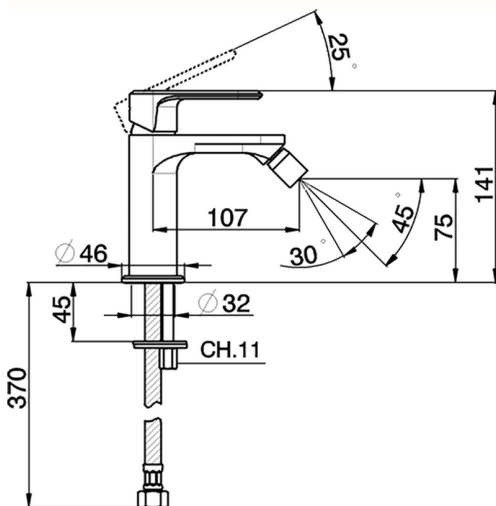

## Single lever bidet mixer LEVITY\_LY000560

MODEL **LY000560**

Single lever bidet mixer, without automatic pop-up waste, G.3/8" stainless steel flexible hose

### CHARACTERISTICS

Cartridge Spare Parts **ZZ96550000**

**25 mm Cartridge**