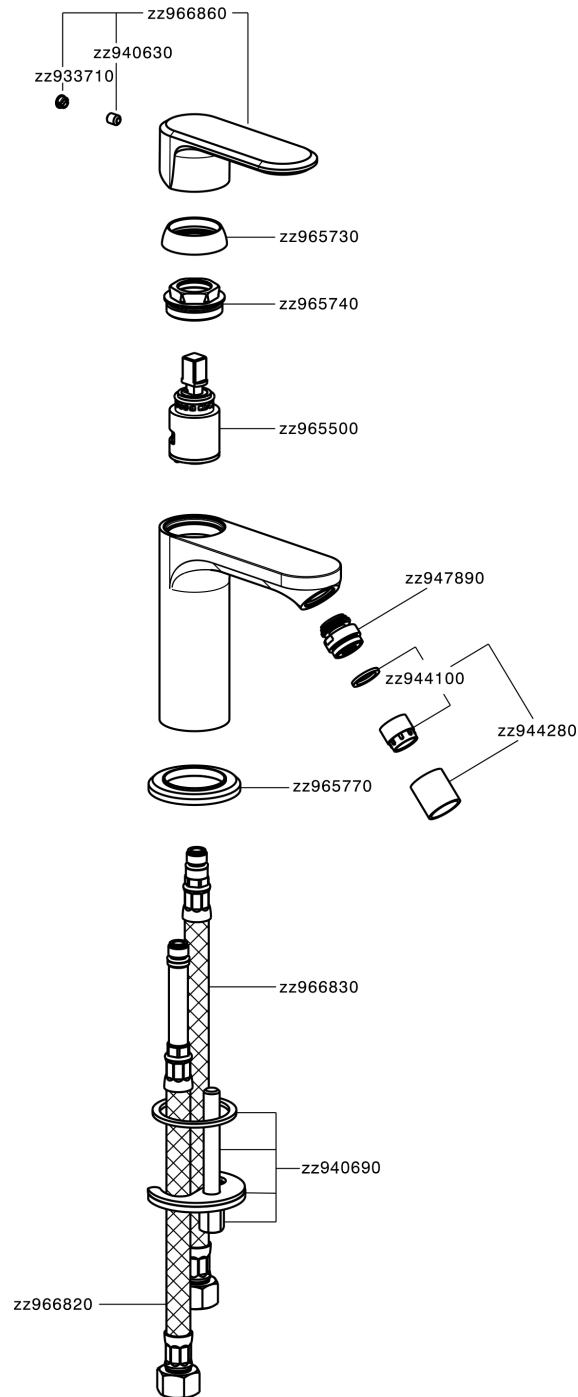

## Single lever bidet mixer LEVITY\_LY000560

MODEL **LY000560**

Single lever bidet mixer, without automatic pop-up waste, G.3/8" stainless steel flexible hose

### CHARACTERISTICS

Cartridge Spare Parts **ZZ96550000**

**25 mm Cartridge**

## Single lever bidet mixer LEVITY\_LY000560

LY000560

<https://en.huberitalia.com/single-lever-bidet-mixer-levity-ly000560>

2024-11-15