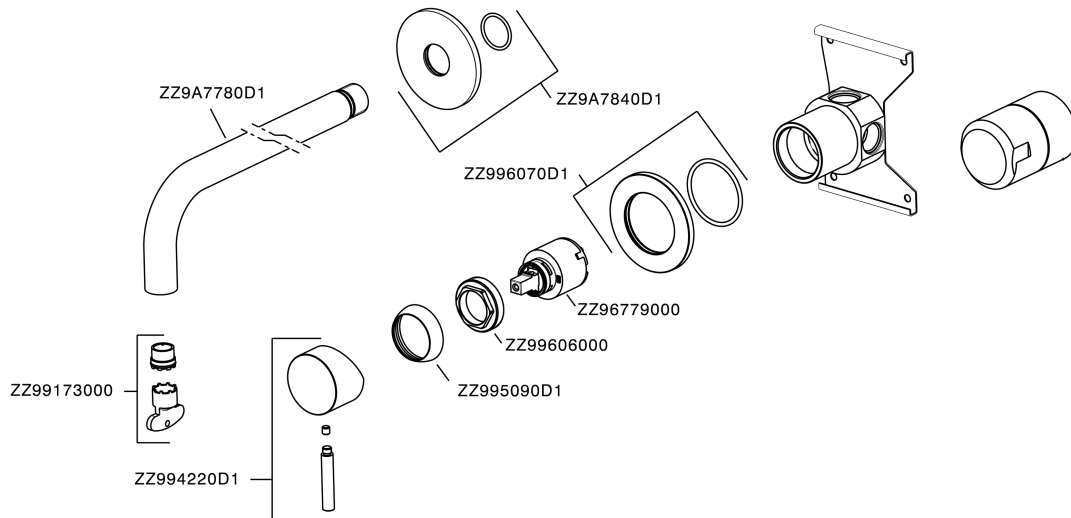

Exposed single lever washbasin mixer LYNOX_LX002510

LX002510

<https://en.huberitalia.com/exposed-single-lever-washbasin-mixer-lynox-lx002510>

2026-04-06