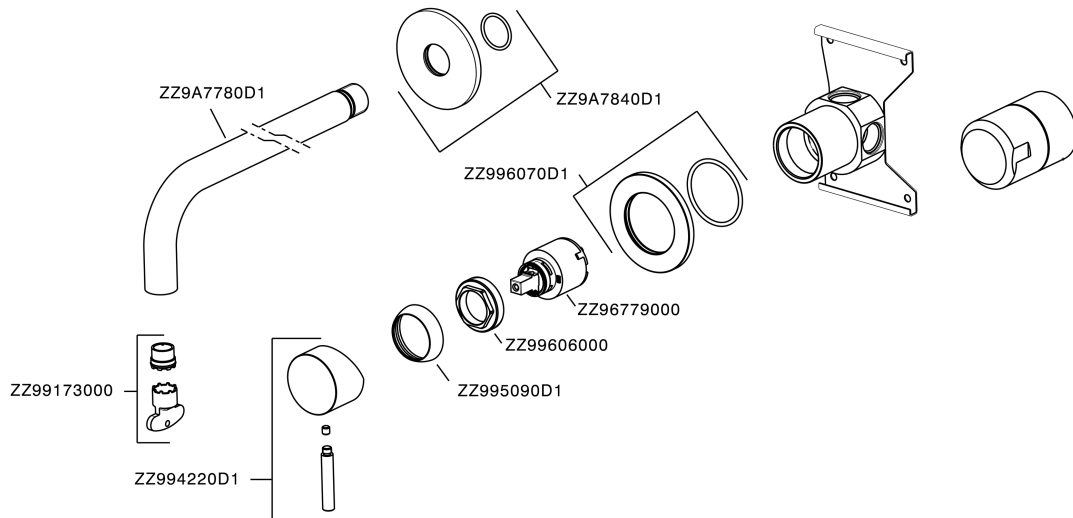

Exposed single lever washbasin mixer LYNOX_LX002510

LX002510

<https://en.huberitalia.com/exposed-single-lever-washbasin-mixer-lynox-lx002510>

2026-06-26