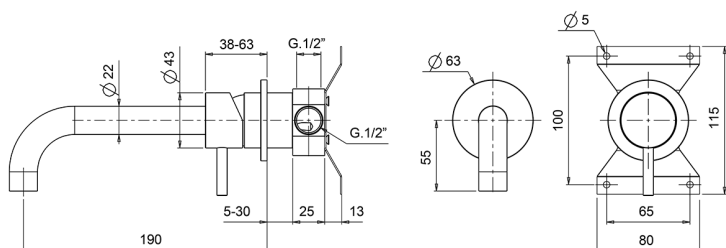

Exposed single lever washbasin mixer LYNOX_LX002510

MODEL **LX002510**

Exposed single lever washbasin mixer, concealed part included, Inox AISI 316L

AVAILABLE FINISHINGS

D1 D1 Brushed Inox

CHARACTERISTICS

Cartridge Spare Parts **ZZ96779000**

35 mm Cartridge

Exposed single lever washbasin mixer LYNOX_LX002510

LX002510

<https://en.huberitalia.com/exposed-single-lever-washbasin-mixer-lynox-lx002510>

2026-06-06