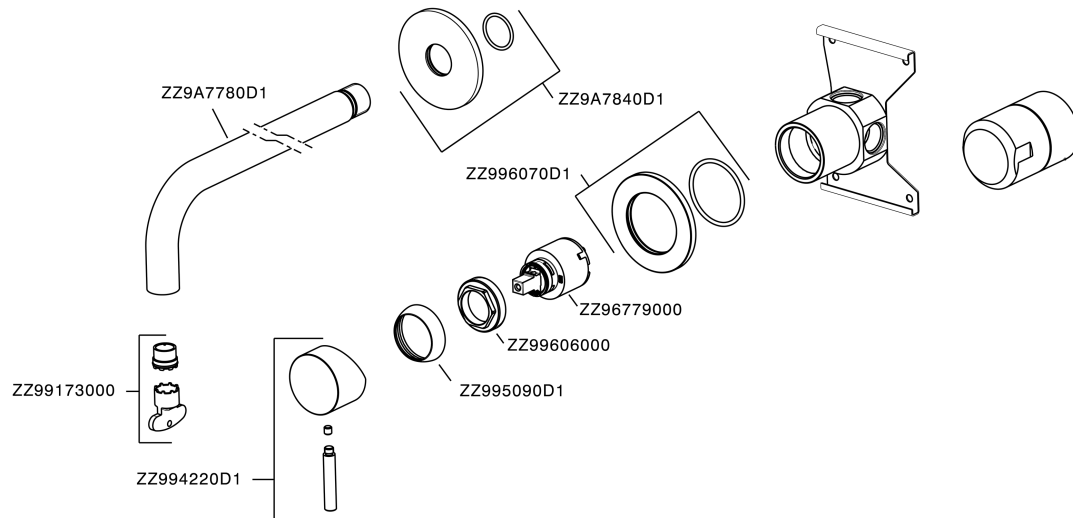

Exposed single lever washbasin mixer LYNOX_LX002510

MODEL **LX002510**

Exposed single lever washbasin mixer, concealed part included, Inox AISI 316L

AVAILABLE FINISHINGS

D1 D1 Brushed Inox

CHARACTERISTICS

Cartridge Spare Parts **ZZ96779000**

35 mm Cartridge

Exposed single lever washbasin mixer LYNOX_LX002510

LX002510

<https://en.huberitalia.com/exposed-single-lever-washbasin-mixer-lynox-lx002510>

2026-04-08