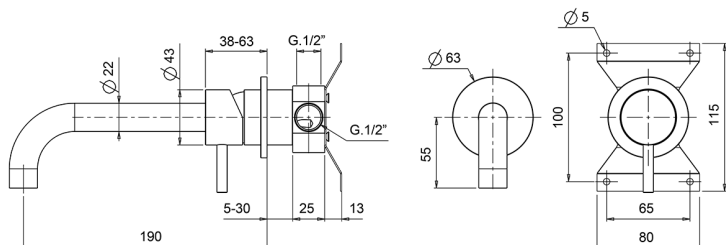

## Exposed single lever washbasin mixer LYNOX\_LX002510

MODEL **LX002510**

Exposed single lever washbasin mixer, concealed part included, Inox AISI 316L

AVAILABLE FINISHINGS

**D1** D1 Brushed Inox

CHARACTERISTICS

Cartridge Spare Parts **ZZ96779000**

**35 mm Cartridge**

## Exposed single lever washbasin mixer LYNOX\_LX002510

LX002510

<https://en.huberitalia.com/exposed-single-lever-washbasin-mixer-lynox-lx002510>

2026-06-27