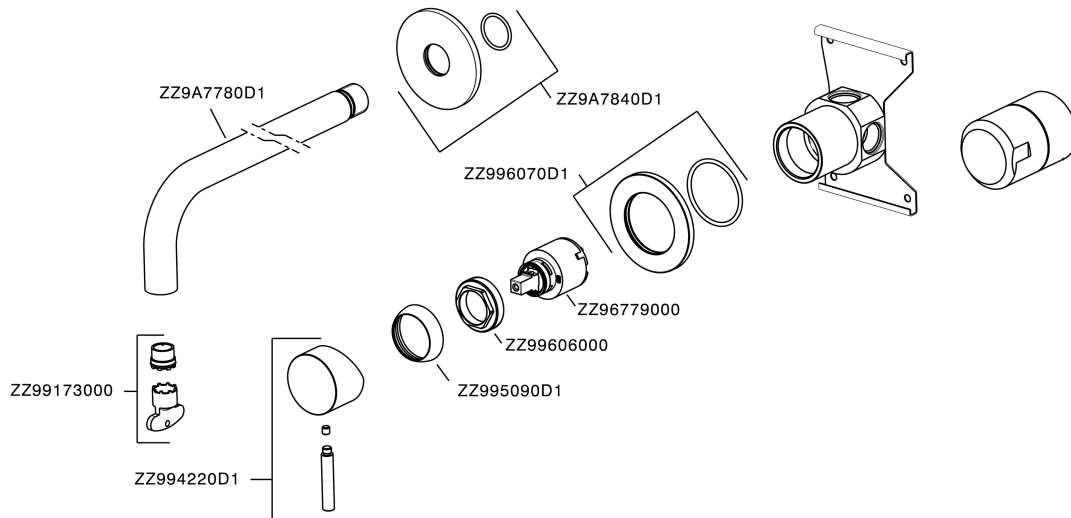

Exposed single lever washbasin mixer LYNOX_LX002510

MODEL **LX002510**

Exposed single lever washbasin mixer, concealed part included, Inox AISI 316L

AVAILABLE FINISHINGS

D1 D1 Brushed Inox

CHARACTERISTICS

Cartridge Spare Parts **ZZ96779000**

35 mm Cartridge

Exposed single lever washbasin mixer LYNOX_LX002510

LX002510

<https://en.huberitalia.com/exposed-single-lever-washbasin-mixer-lynox-lx002510>

2026-06-06