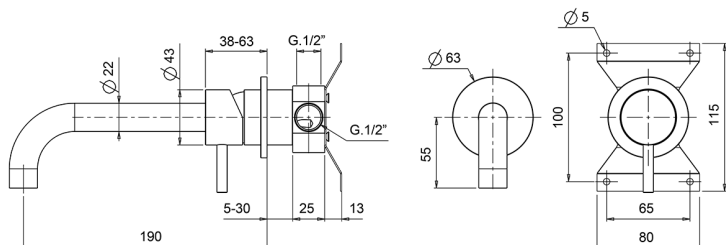

Exposed single lever washbasin mixer LYNOX_LX002510

MODEL **LX002510**

Exposed single lever washbasin mixer, concealed part included, Inox AISI 316L

AVAILABLE FINISHINGS

D1 D1 Brushed Inox

CHARACTERISTICS

Cartridge Spare Parts **ZZ96779000**

35 mm Cartridge

Exposed single lever washbasin mixer LYNOX_LX002510

LX002510

<https://en.huberitalia.com/exposed-single-lever-washbasin-mixer-lynox-lx002510>

2026-04-08