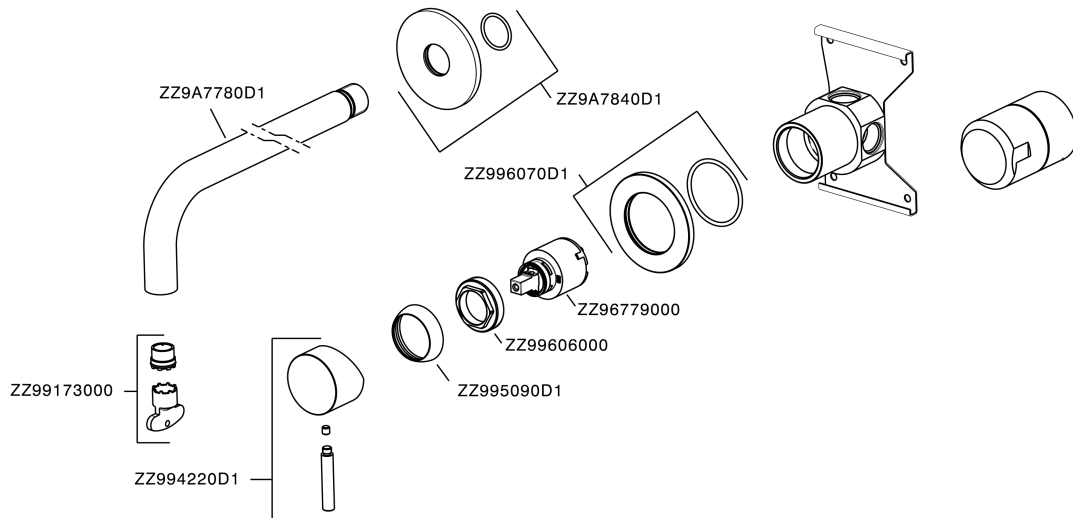

## Exposed single lever washbasin mixer LYNOX\_LX002510

MODEL **LX002510**

Exposed single lever washbasin mixer, concealed part included, Inox AISI 316L

AVAILABLE FINISHINGS

**D1** D1 Brushed Inox

CHARACTERISTICS

Cartridge Spare Parts **ZZ96779000**

**35 mm Cartridge**

## Exposed single lever washbasin mixer LYNOX\_LX002510

LX002510

<https://en.huberitalia.com/exposed-single-lever-washbasin-mixer-lynox-lx002510>

2026-06-27