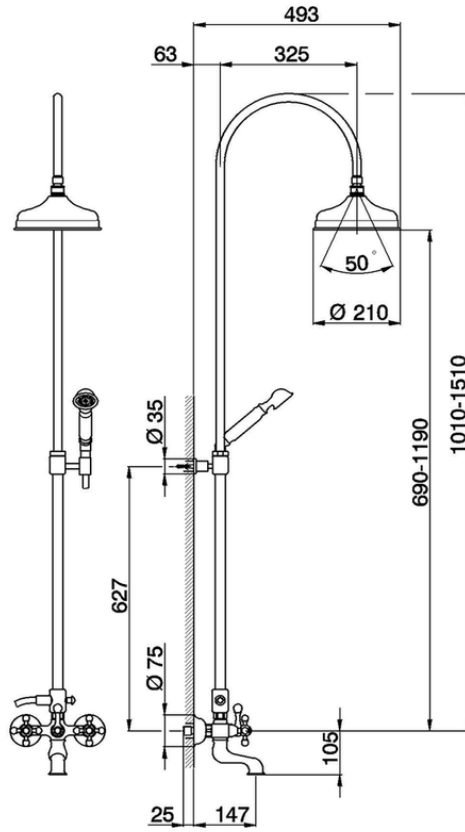

3-function Bath-shower mixer column CROISSETTE\_AC904151

AC904151

<https://en.huberitalia.com/3-function-bath-shower-mixer-column-croisette-ac904151>

2024-11-15