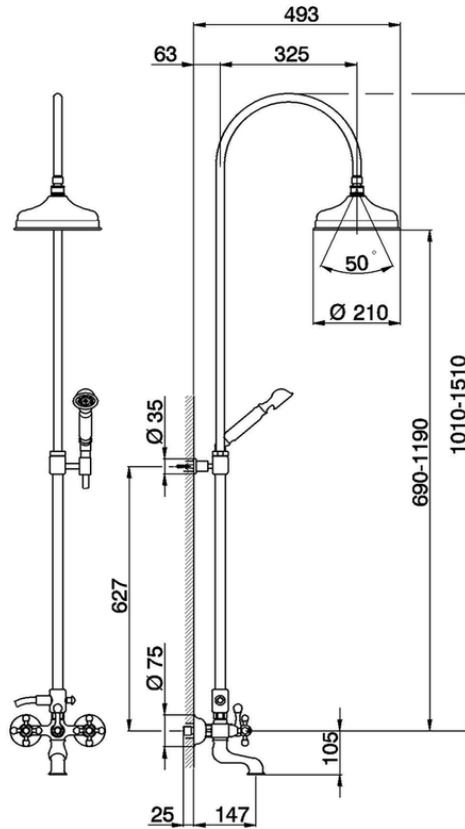

## 3-function Bath-shower mixer column CROISETTE\_AC904151

AC904151

<https://en.huberitalia.com/3-function-bath-shower-mixer-column-croisette-ac904151>

2024-11-15