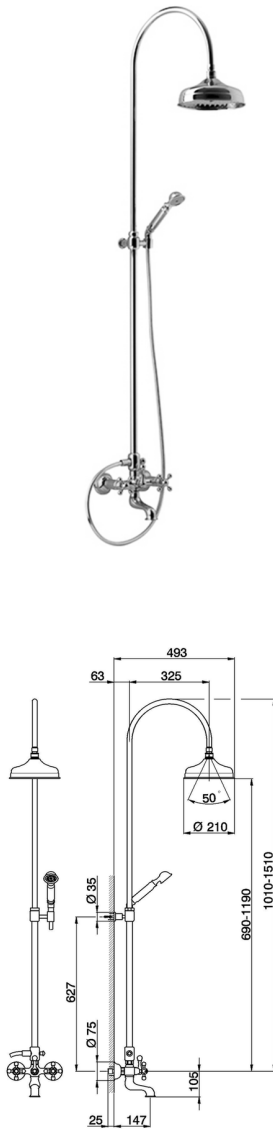

## 3-function Bath-shower mixer column CROISSETTE\_AC904151

MODEL **AC904151**

3-function Bath-shower mixer column, 2-outlet diverter, adjustable riser column, not sliding shower bracket, classic D.53 mm Brass one spray handshower, D.210 mm Brass round showerhead, 150 cm flexible hose

### AVAILABLE FINISHINGS

-  **21** 21 Chrome
-  **24** 24 Gold
-  **27** 27 Old Bronze
-  **2A** 2A Satin Brushed Nickel
-  **74** 74 Chrome/Gold
-  **2W** 2W Brushed Gold