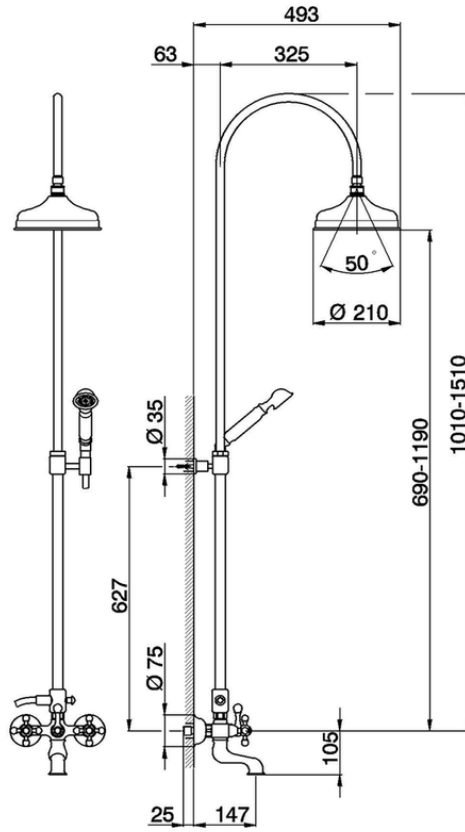

## 3-function Bath-shower mixer column CROISSETTE\_AC904151

AC904151

<https://en.huberitalia.com/3-function-bath-shower-mixer-column-croisette-ac904151>

2024-11-15