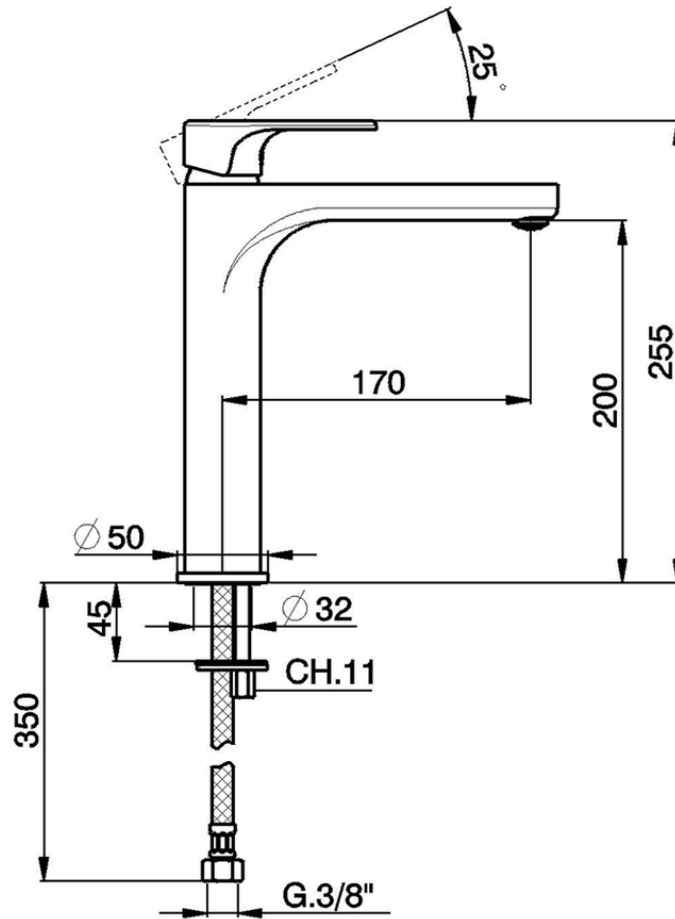

## Single lever tall washbasin mixer H3\_AH003540

AH003540

<https://en.huberitalia.com/single-lever-tall-washbasin-mixer-h3-ah003540>

2024-11-15