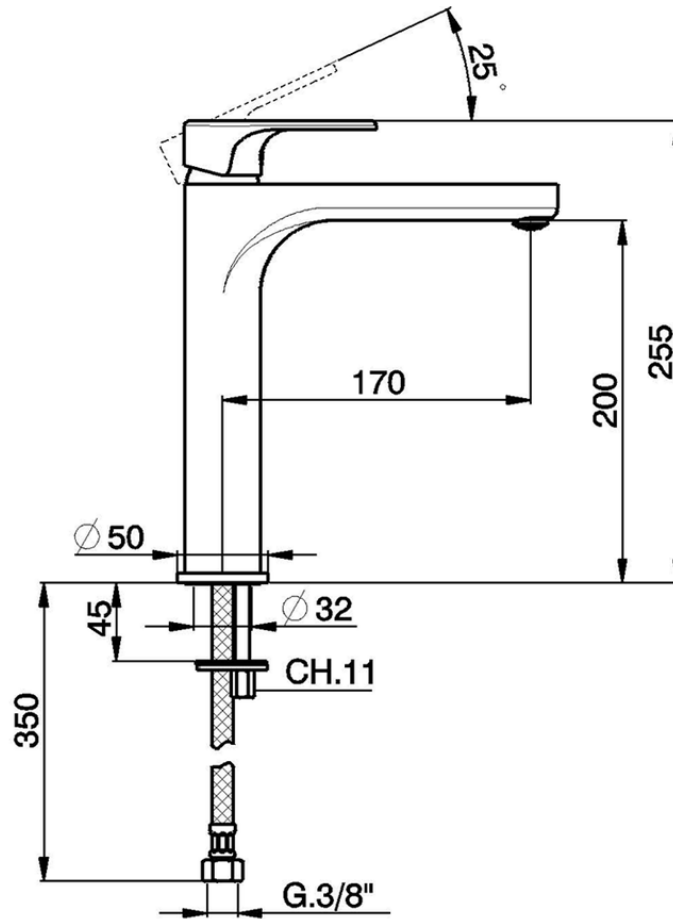

## Single lever tall washbasin mixer H3\_AH003540

AH003540

<https://en.huberitalia.com/single-lever-tall-washbasin-mixer-h3-ah003540>

2024-11-15