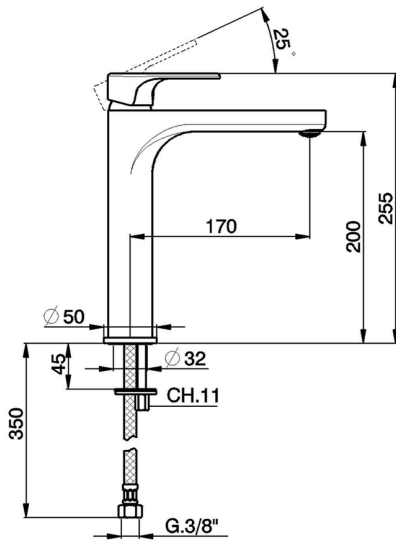

Single lever tall washbasin mixer H3_AH003540

MODEL **AH003540**

Single lever tall washbasin mixer, without waste, G.3/8" stainless steel flexible hoses

AVAILABLE FINISHINGS

-  **21** 21 Chrome
-  **2F** 2F Brushed Nickel
-  **40** 40 Matt Black

CHARACTERISTICS

Cartridge Spare Parts **ZZ95435000**

35 mm Cartridge

EcoStop

EcoStop feature limits water flow to approximately 50% of maximum output with one point of resistance on setting. Push slightly past the middle stop only when full water output is required. This will save water up to 50%.