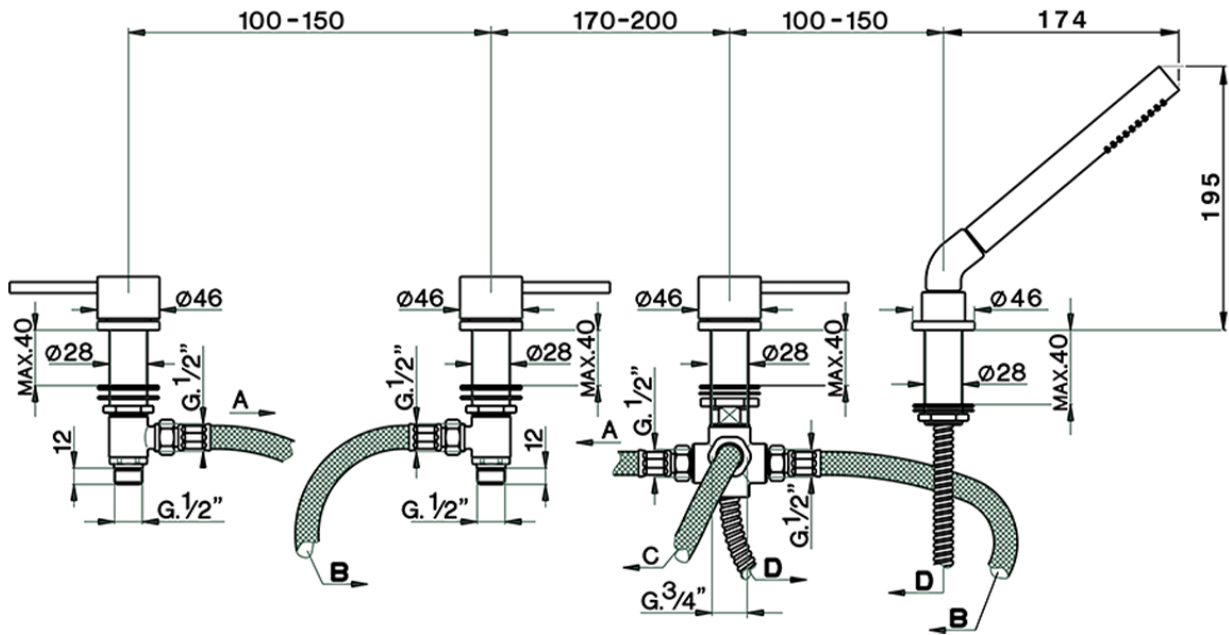

Deck-mounted 4-hole bath mixer NUOVA KIRUNA_K2000290

K2000290

<https://en.huberitalia.com/deck-mounted-4-hole-bath-mixer-nuova-kiruna-k2000290>

2026-05-15