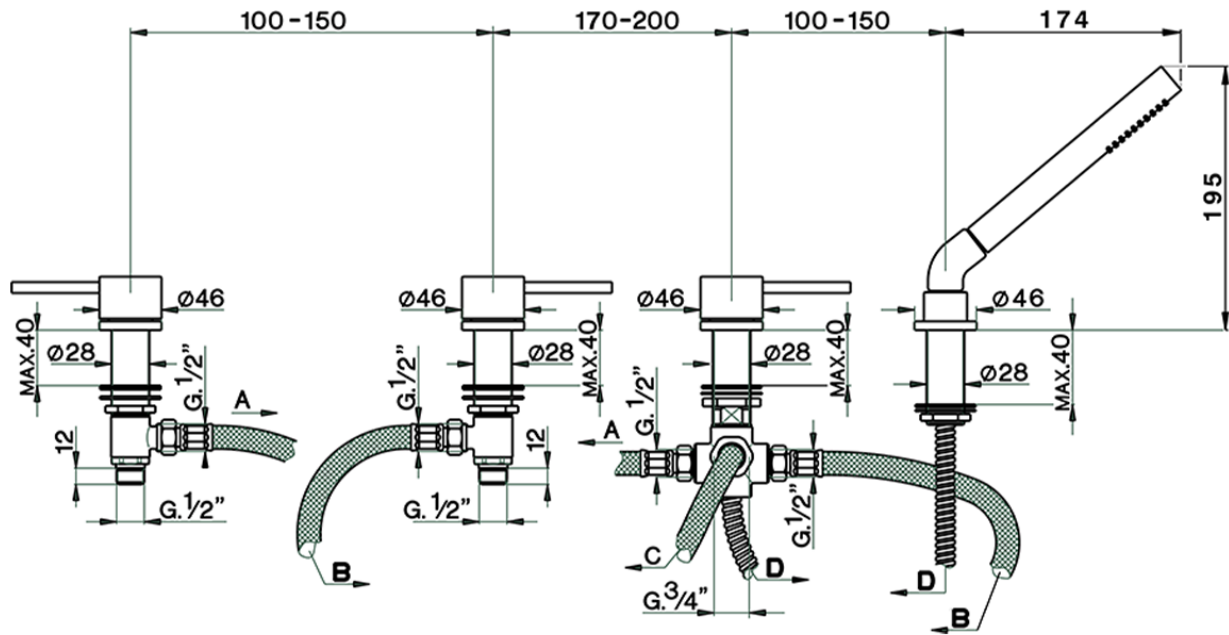

Deck-mounted 4-hole bath mixer NUOVA KIRUNA_K2000290

K2000290

<https://en.huberitalia.com/deck-mounted-4-hole-bath-mixer-nuova-kiruna-k2000290>

2026-04-08