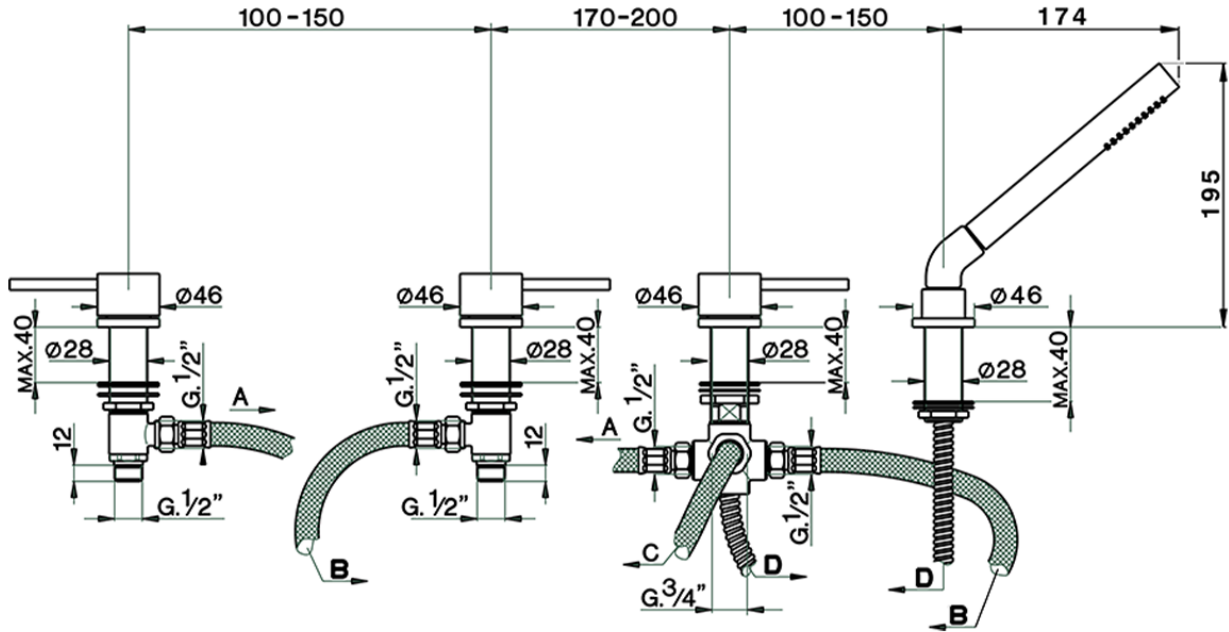

## Deck-mounted 4-hole bath mixer NUOVA KIRUNA\_K2000290

K2000290

<https://en.huberitalia.com/deck-mounted-4-hole-bath-mixer-nuova-kiruna-k2000290>

2026-06-13