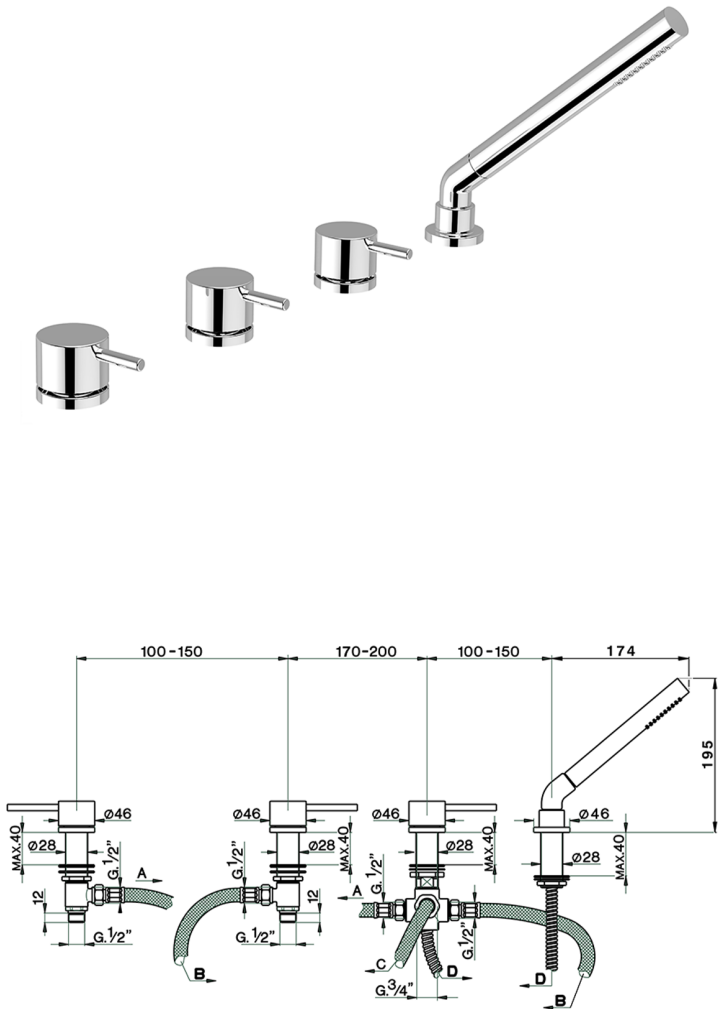

Deck-mounted 4-hole bath mixer NUOVA KIRUNA_K2000290

MODEL **K2000290**

Deck-mounted 4-hole bath mixer, automatic diverter, 23 mm Brass One Spray handshower, 175 cm Brass flexible hose

AVAILABLE FINISHINGS

-  **21** 21 Chrome
-  **26** 26 Old Copper
-  **2F** 2F Brushed Nickel
-  **2W** 2W Brushed Gold
-  **40** 40 Matt Black
-  **4Q** 4Q Matt White

CHARACTERISTICS

2026-04-10