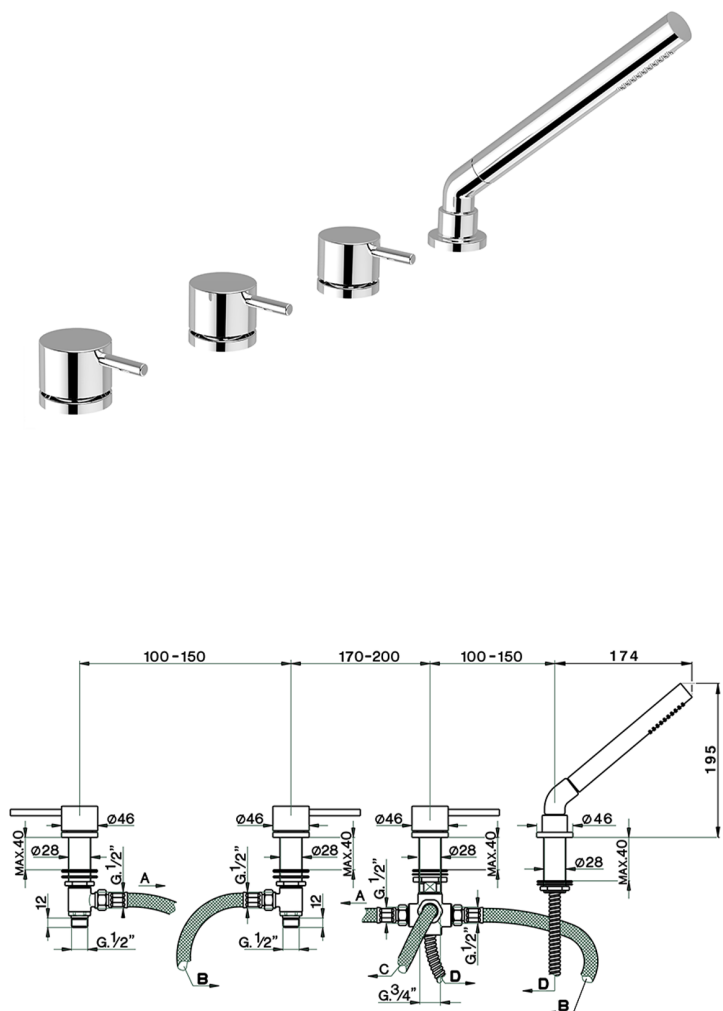

Deck-mounted 4-hole bath mixer NUOVA KIRUNA_K2000290

MODEL **K2000290**

Deck-mounted 4-hole bath mixer, automatic diverter, 23 mm Brass One Spray handshower, 175 cm Brass flexible hose

AVAILABLE FINISHINGS

-  **21** 21 Chrome
-  **26** 26 Old Copper
-  **2F** 2F Brushed Nickel
-  **2W** 2W Brushed Gold
-  **40** 40 Matt Black
-  **4Q** 4Q Matt White

CHARACTERISTICS

2026-04-06