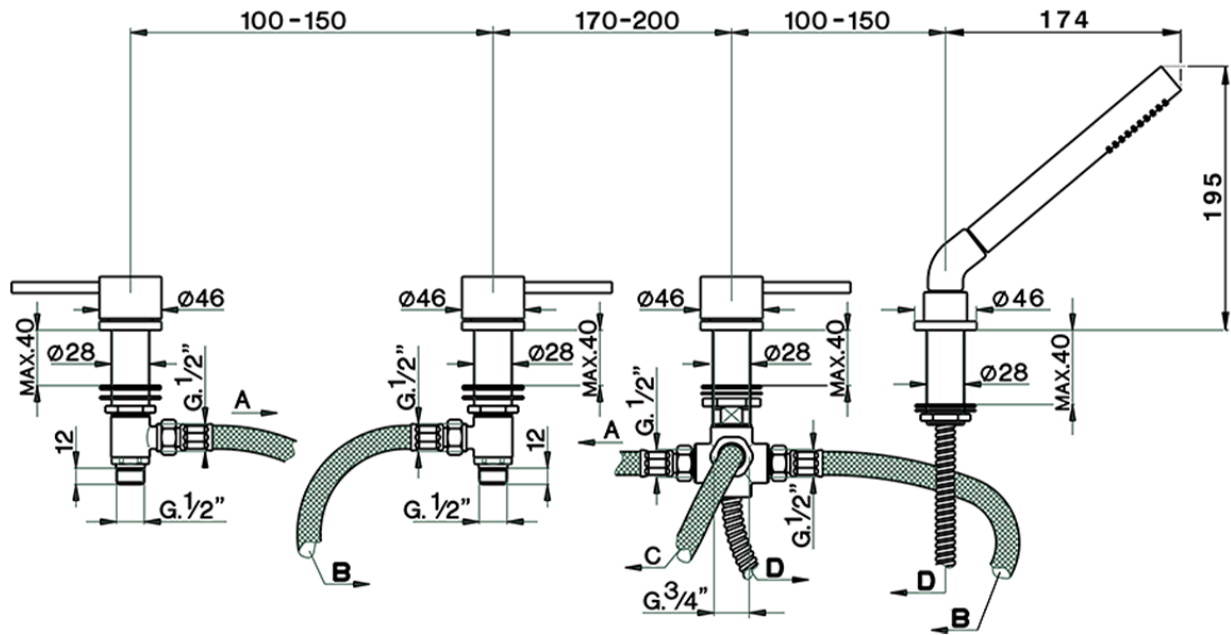

Deck-mounted 4-hole bath mixer NUOVA KIRUNA_K2000290

K2000290

<https://en.huberitalia.com/deck-mounted-4-hole-bath-mixer-nuova-kiruna-k2000290>

2026-04-10