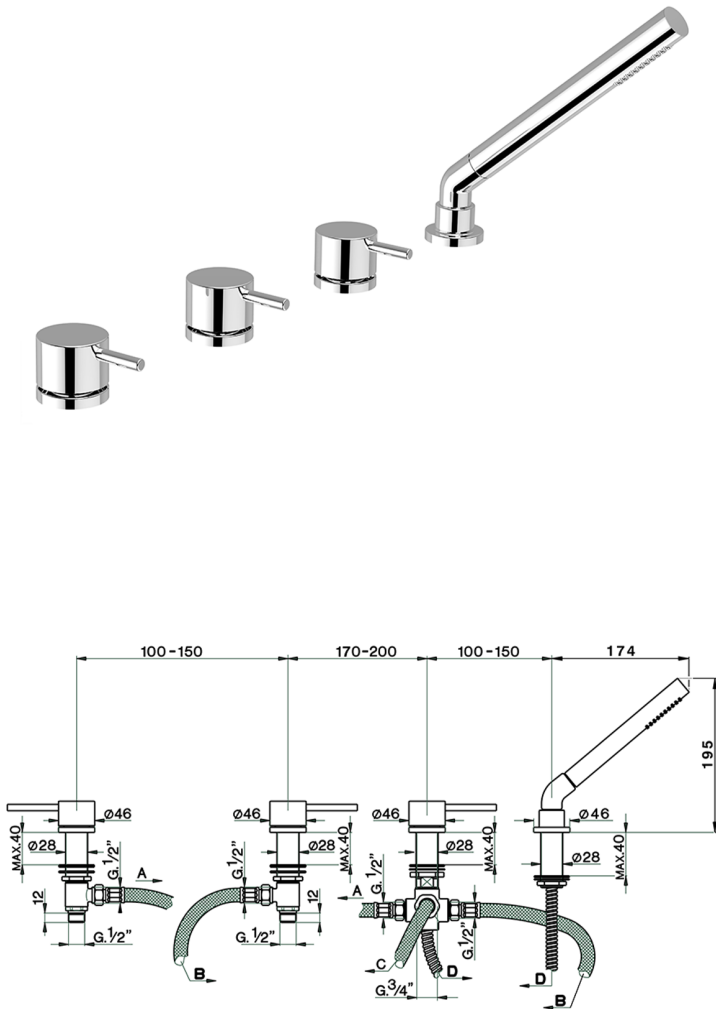

## Deck-mounted 4-hole bath mixer NUOVA KIRUNA\_K2000290

MODEL **K2000290**

Deck-mounted 4-hole bath mixer, automatic diverter, 23 mm Brass One Spray handshower, 175 cm Brass flexible hose

### AVAILABLE FINISHINGS

-  **21** 21 Chrome
-  **26** 26 Old Copper
-  **2F** 2F Brushed Nickel
-  **2W** 2W Brushed Gold
-  **40** 40 Matt Black
-  **4Q** 4Q Matt White