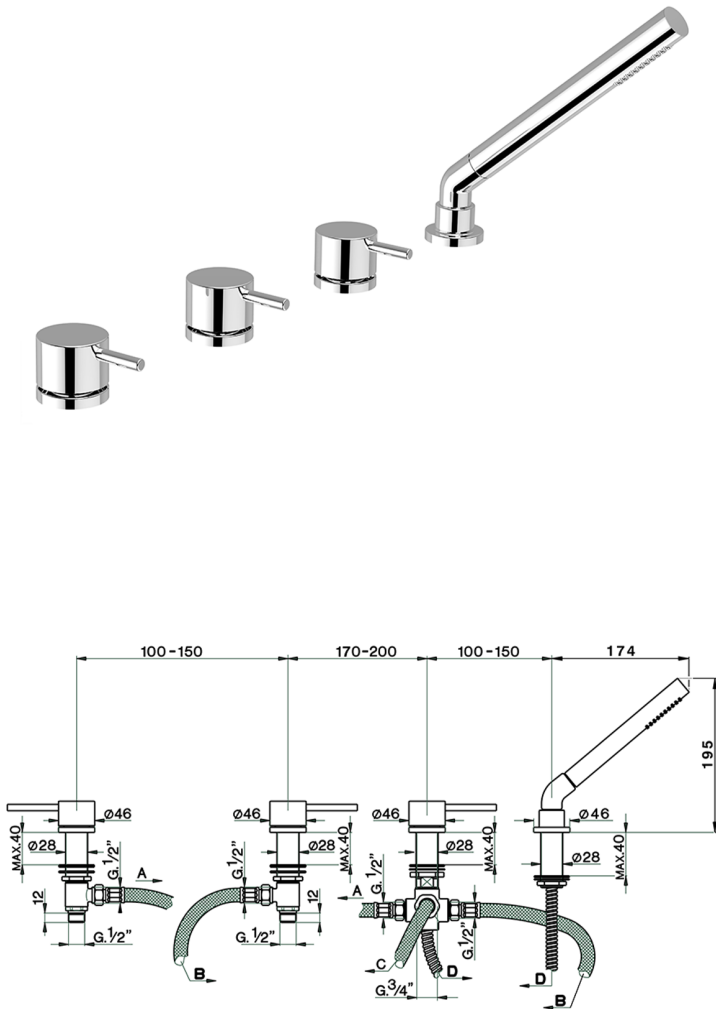

Deck-mounted 4-hole bath mixer NUOVA KIRUNA_K2000290

MODEL **K2000290**

Deck-mounted 4-hole bath mixer, automatic diverter, 23 mm Brass One Spray handshower, 175 cm Brass flexible hose

AVAILABLE FINISHINGS

-  **21** 21 Chrome
-  **26** 26 Old Copper
-  **2F** 2F Brushed Nickel
-  **2W** 2W Brushed Gold
-  **40** 40 Matt Black
-  **4Q** 4Q Matt White

CHARACTERISTICS

2026-06-05