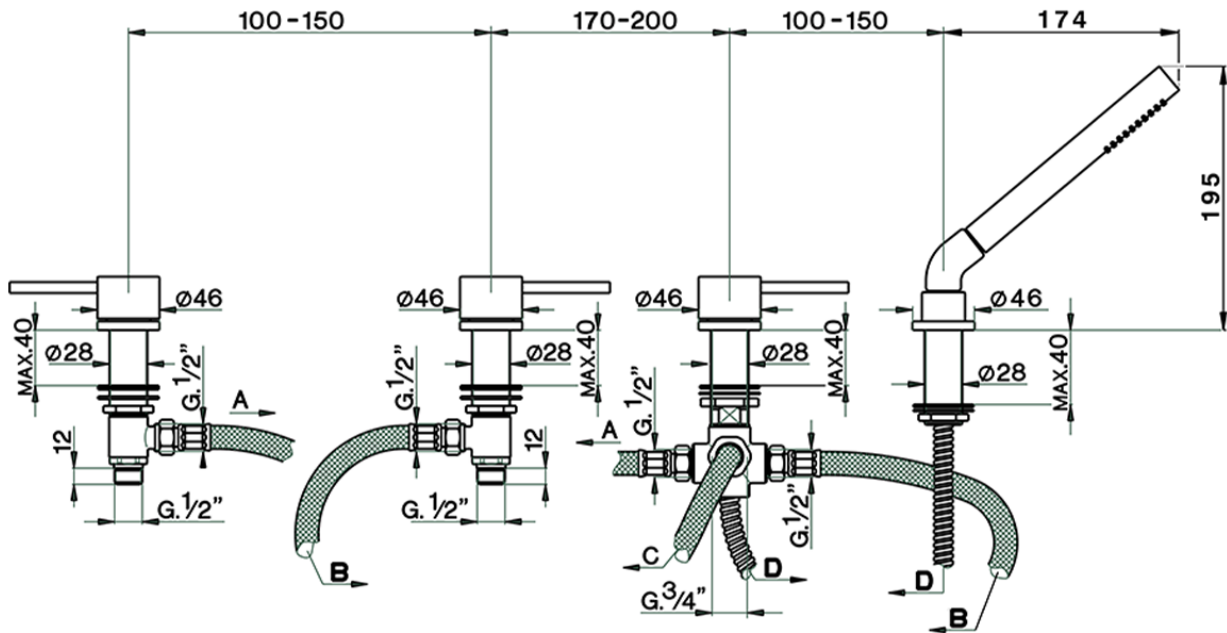

Deck-mounted 4-hole bath mixer NUOVA KIRUNA_K2000290

K2000290

<https://en.huberitalia.com/deck-mounted-4-hole-bath-mixer-nuova-kiruna-k2000290>

2026-06-06