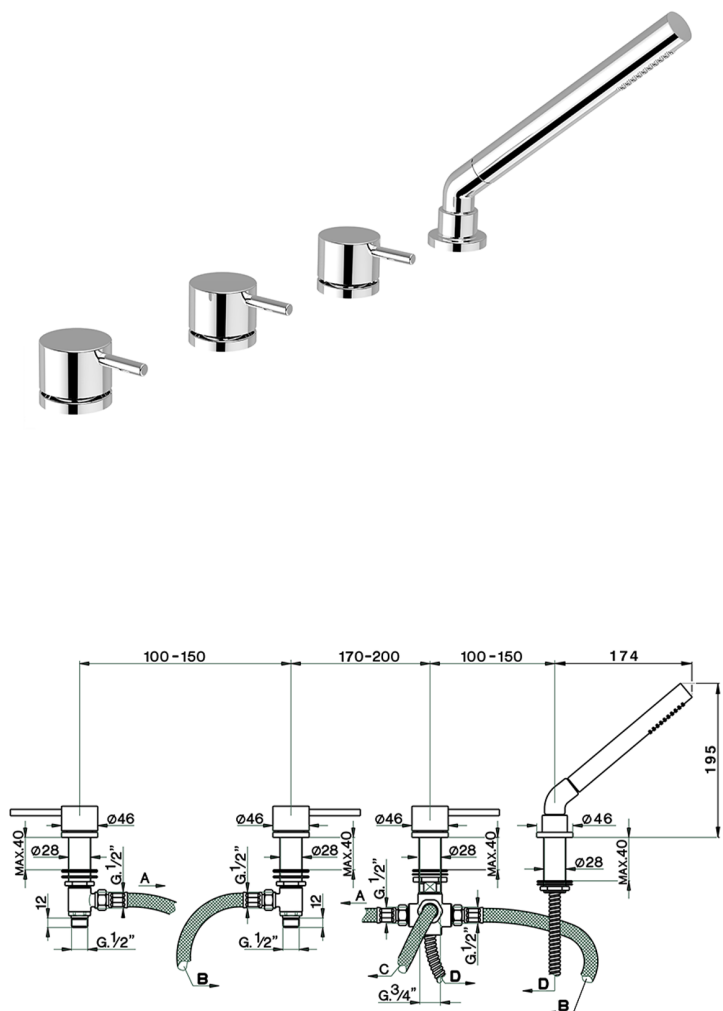

Deck-mounted 4-hole bath mixer NUOVA KIRUNA_K2000290

MODEL **K2000290**

Deck-mounted 4-hole bath mixer, automatic diverter, 23 mm Brass One Spray handshower, 175 cm Brass flexible hose

AVAILABLE FINISHINGS

-  **21** 21 Chrome
-  **26** 26 Old Copper
-  **2F** 2F Brushed Nickel
-  **2W** 2W Brushed Gold
-  **40** 40 Matt Black
-  **4Q** 4Q Matt White

CHARACTERISTICS

2026-04-08