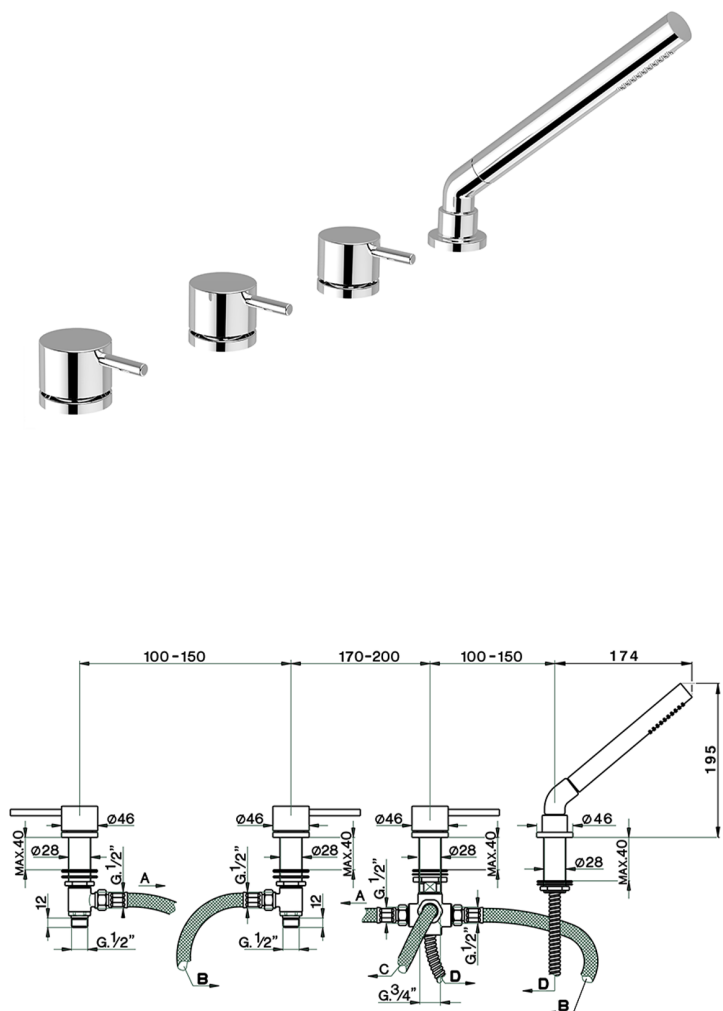

Deck-mounted 4-hole bath mixer NUOVA KIRUNA_K2000290

MODEL **K2000290**

Deck-mounted 4-hole bath mixer, automatic diverter, 23 mm Brass One Spray handshower, 175 cm Brass flexible hose

AVAILABLE FINISHINGS

-  **21** 21 Chrome
-  **26** 26 Old Copper
-  **2F** 2F Brushed Nickel
-  **2W** 2W Brushed Gold
-  **40** 40 Matt Black
-  **4Q** 4Q Matt White

CHARACTERISTICS

2026-06-13