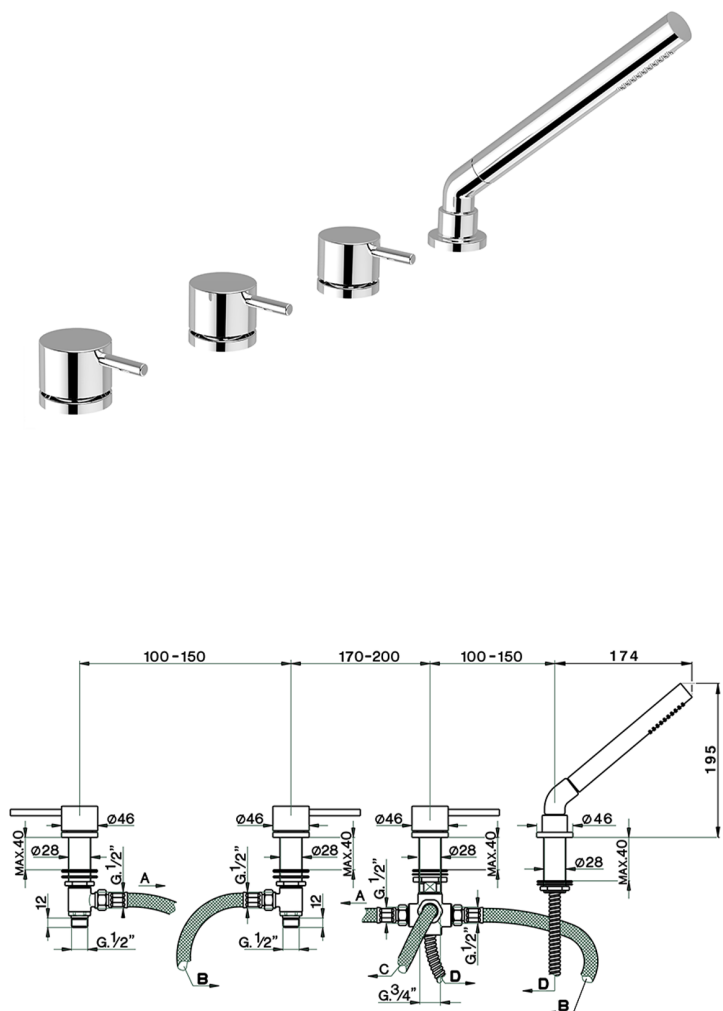

Deck-mounted 4-hole bath mixer NUOVA KIRUNA_K2000290

MODEL **K2000290**

Deck-mounted 4-hole bath mixer, automatic diverter, 23 mm Brass One Spray handshower, 175 cm Brass flexible hose

AVAILABLE FINISHINGS

-  **21** 21 Chrome
-  **26** 26 Old Copper
-  **2F** 2F Brushed Nickel
-  **2W** 2W Brushed Gold
-  **40** 40 Matt Black
-  **4Q** 4Q Matt White

CHARACTERISTICS

2026-06-06