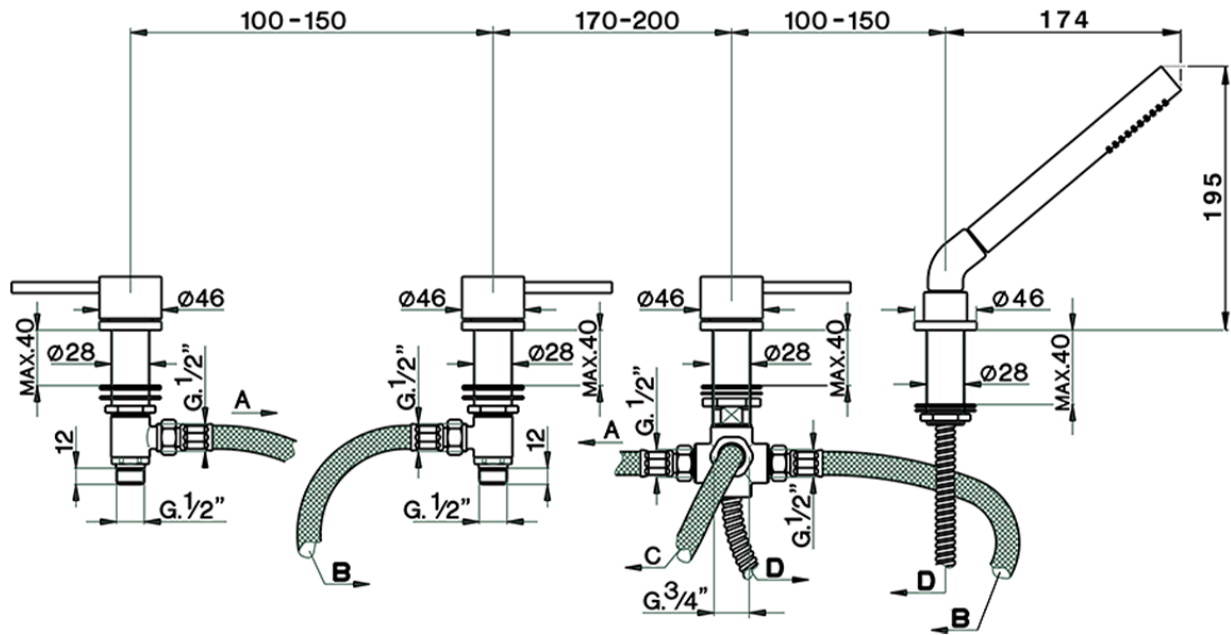

Deck-mounted 4-hole bath mixer NUOVA KIRUNA_K2000290

K2000290

<https://en.huberitalia.com/deck-mounted-4-hole-bath-mixer-nuova-kiruna-k2000290>

2026-04-08