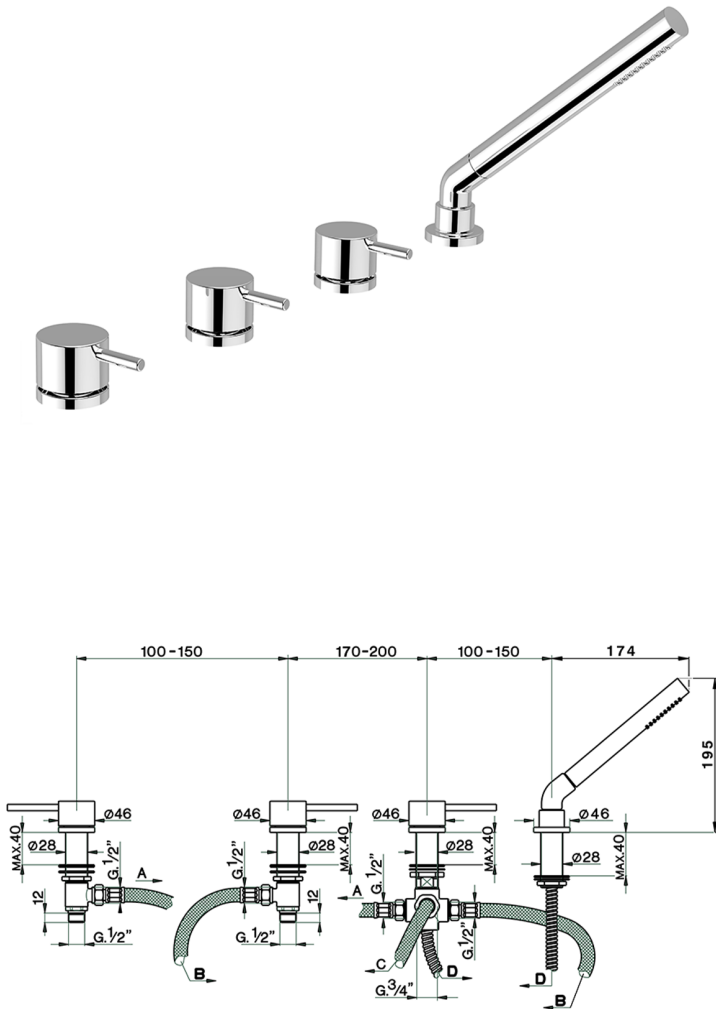

Deck-mounted 4-hole bath mixer NUOVA KIRUNA_K2000290

MODEL **K2000290**

Deck-mounted 4-hole bath mixer, automatic diverter, 23 mm Brass One Spray handshower, 175 cm Brass flexible hose

AVAILABLE FINISHINGS

-  **21** 21 Chrome
-  **26** 26 Old Copper
-  **2F** 2F Brushed Nickel
-  **2W** 2W Brushed Gold
-  **40** 40 Matt Black
-  **4Q** 4Q Matt White

CHARACTERISTICS

2026-06-06