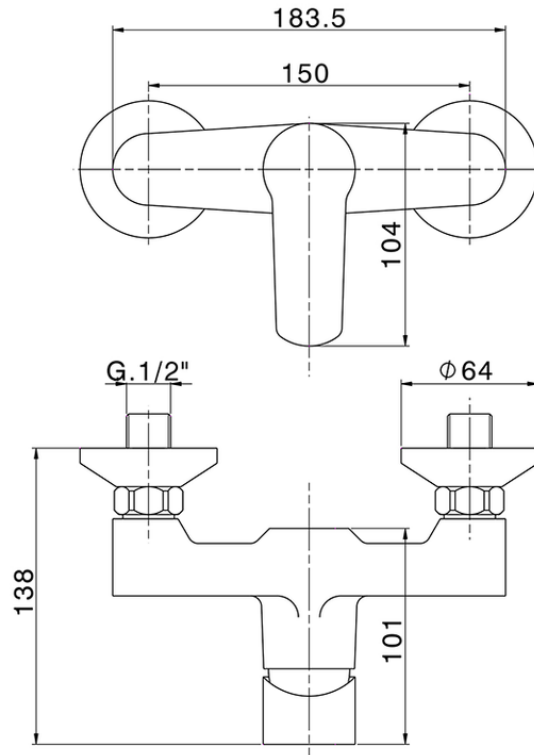

## Single lever shower mixer SATURNO\_SN000444

SN000444

<https://en.huberitalia.com/single-lever-shower-mixer-saturno-sn000444>

2026-04-27