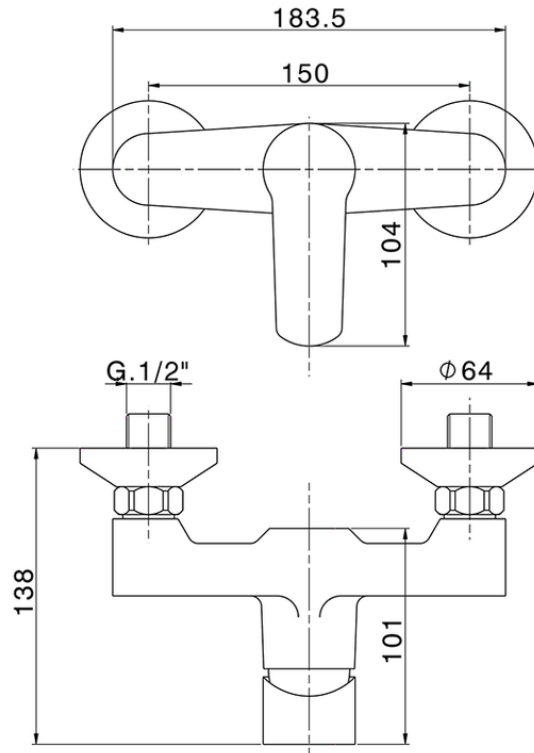

Single lever shower mixer SATURNO_SN000444

SN000444

<https://en.huberitalia.com/single-lever-shower-mixer-saturno-sn000444>

2026-04-06