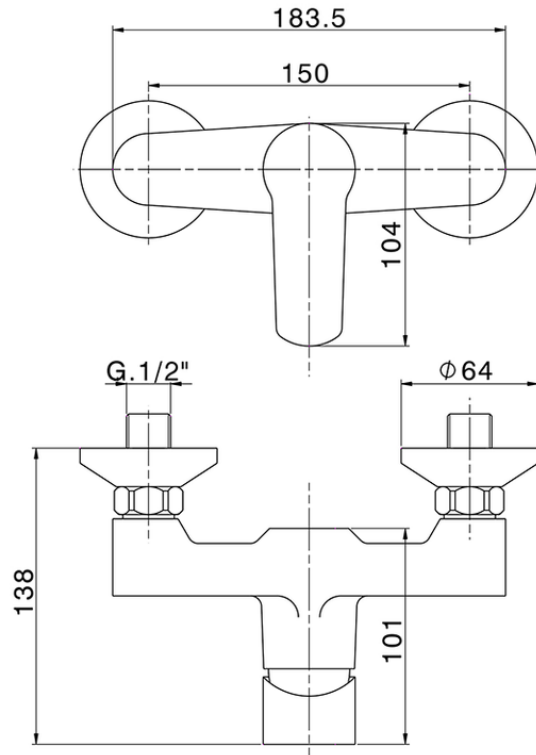

Single lever shower mixer SATURNO_SN000444

SN000444

<https://en.huberitalia.com/single-lever-shower-mixer-saturno-sn000444>

2026-06-27