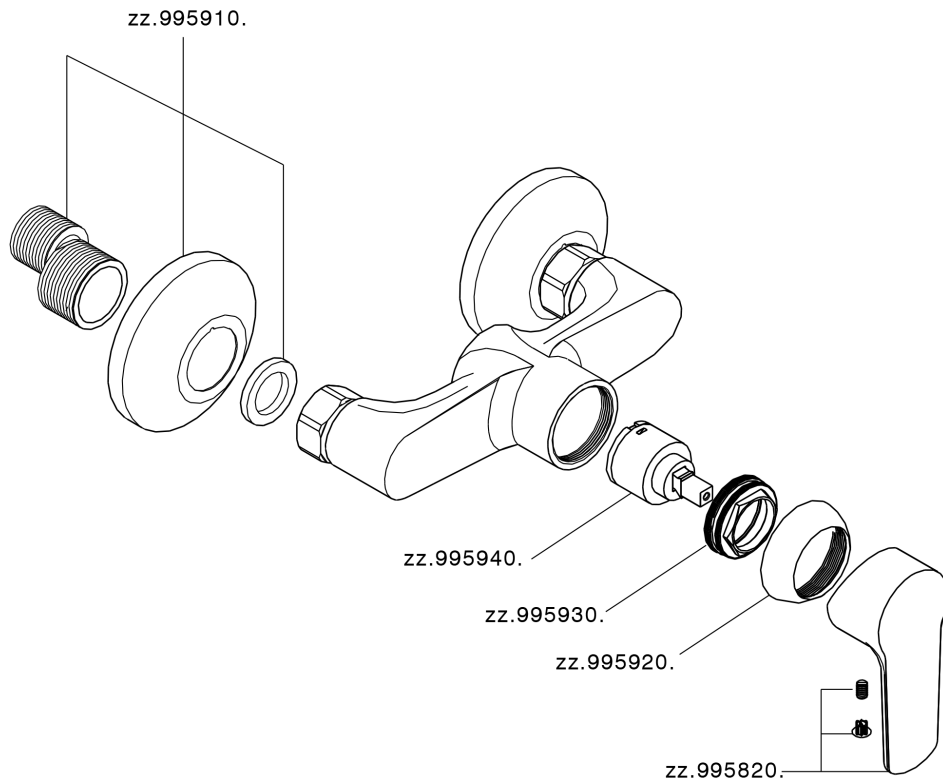

## Single lever shower mixer SATURNO\_SN000444

SN000444

<https://en.huberitalia.com/single-lever-shower-mixer-saturno-sn000444>

2026-06-27