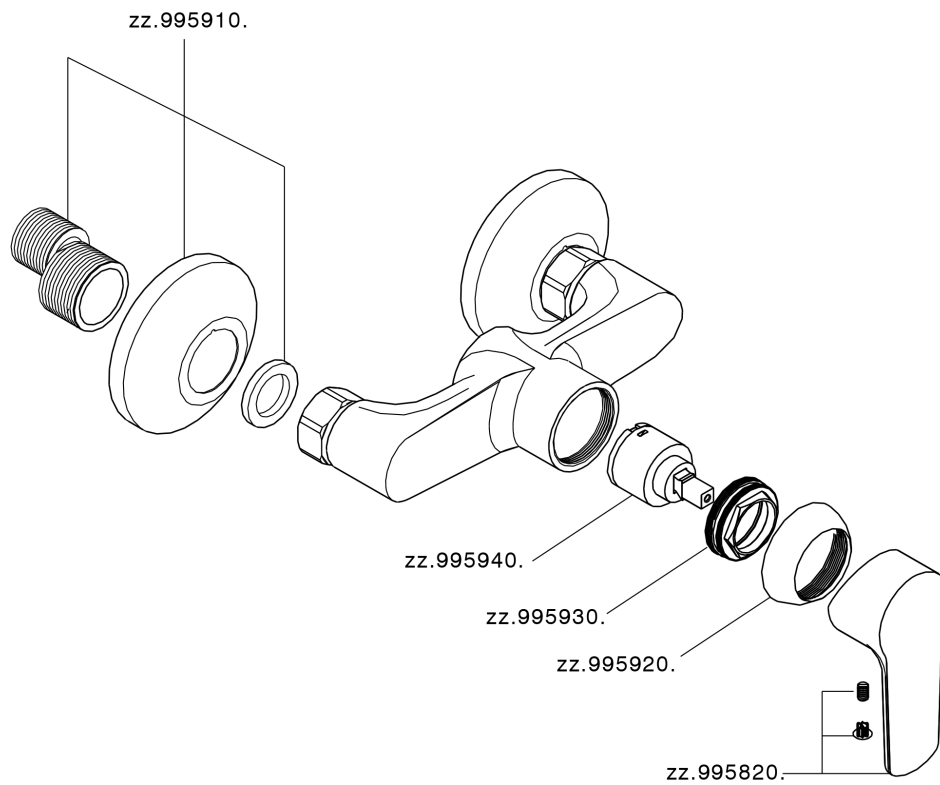

Single lever shower mixer SATURNO_SN000444

SN000444

<https://en.huberitalia.com/single-lever-shower-mixer-saturno-sn000444>

2026-04-06