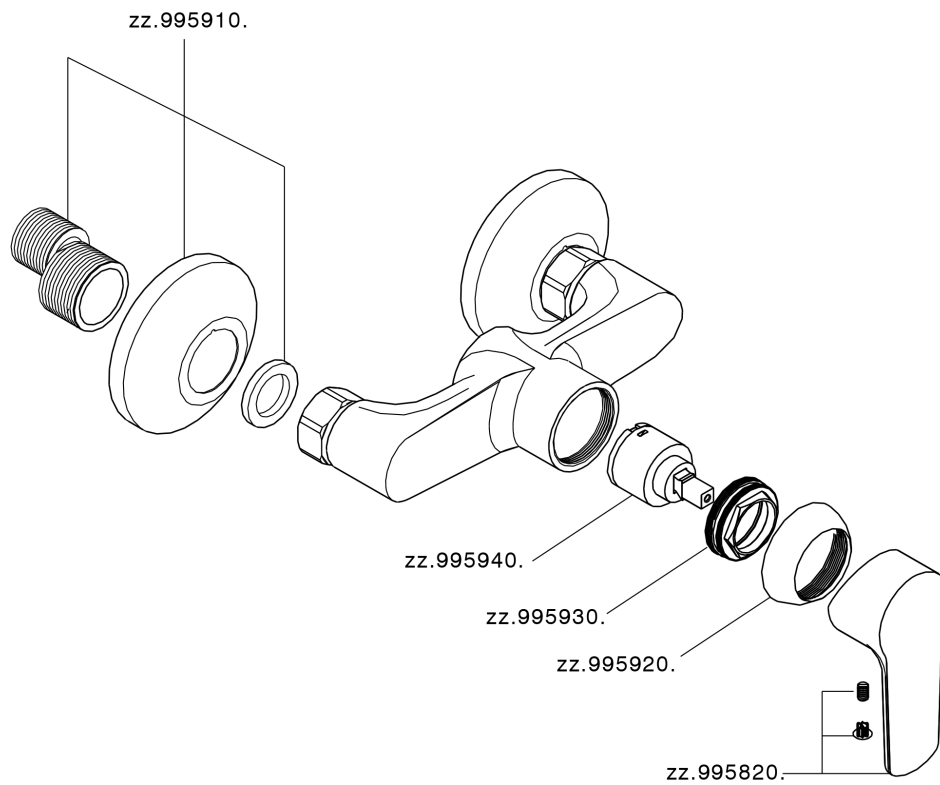

## Single lever shower mixer SATURNO\_SN000444

SN000444

<https://en.huberitalia.com/single-lever-shower-mixer-saturno-sn000444>

2026-06-27