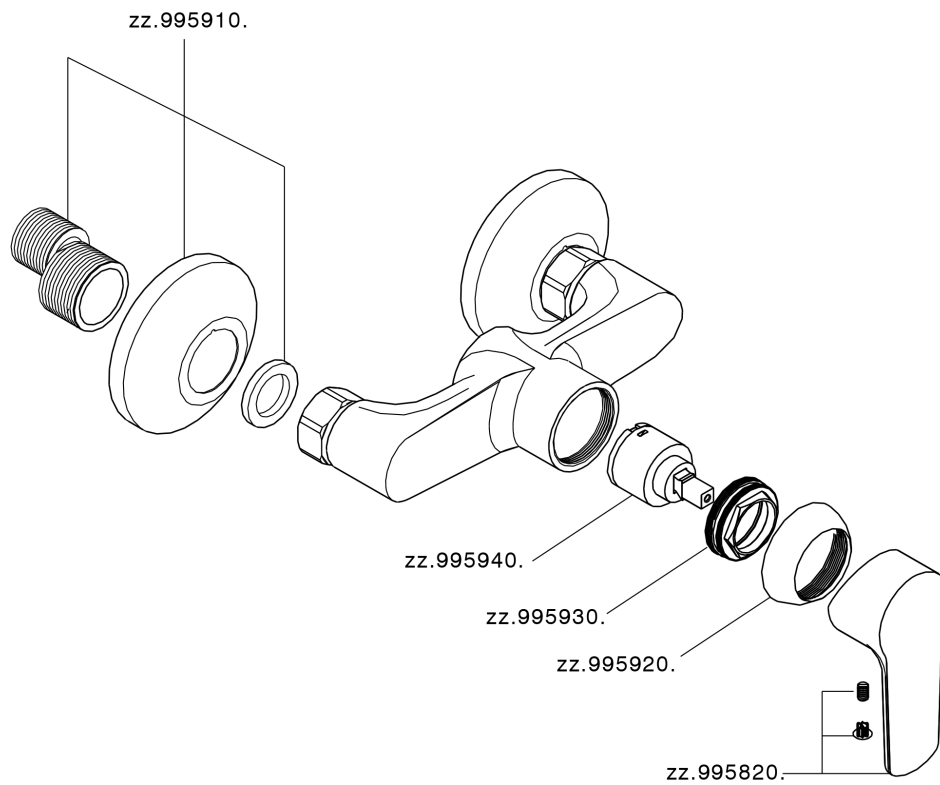

## Single lever shower mixer SATURNO\_SN000444

SN000444

<https://en.huberitalia.com/single-lever-shower-mixer-saturno-sn000444>

2026-04-27