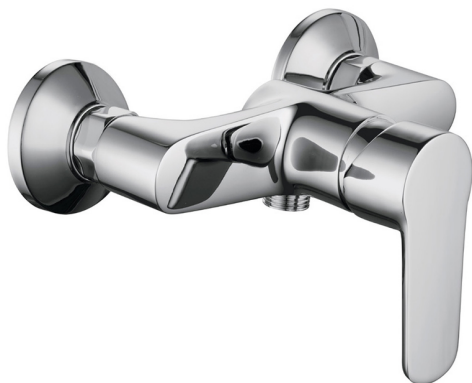

## Single lever shower mixer SATURNO\_SN000444

MODEL **SN000444**

Single lever shower mixer, without shower set, 1/2" M flexible connection

AVAILABLE FINISHINGS

CHARACTERISTICS

Cartridge Spare Parts **ZZ99751000**

**35 mm Cartridge**

## Single lever shower mixer SATURNO\_SN000444

SN000444

<https://en.huberitalia.com/single-lever-shower-mixer-saturno-sn000444>

2026-06-27