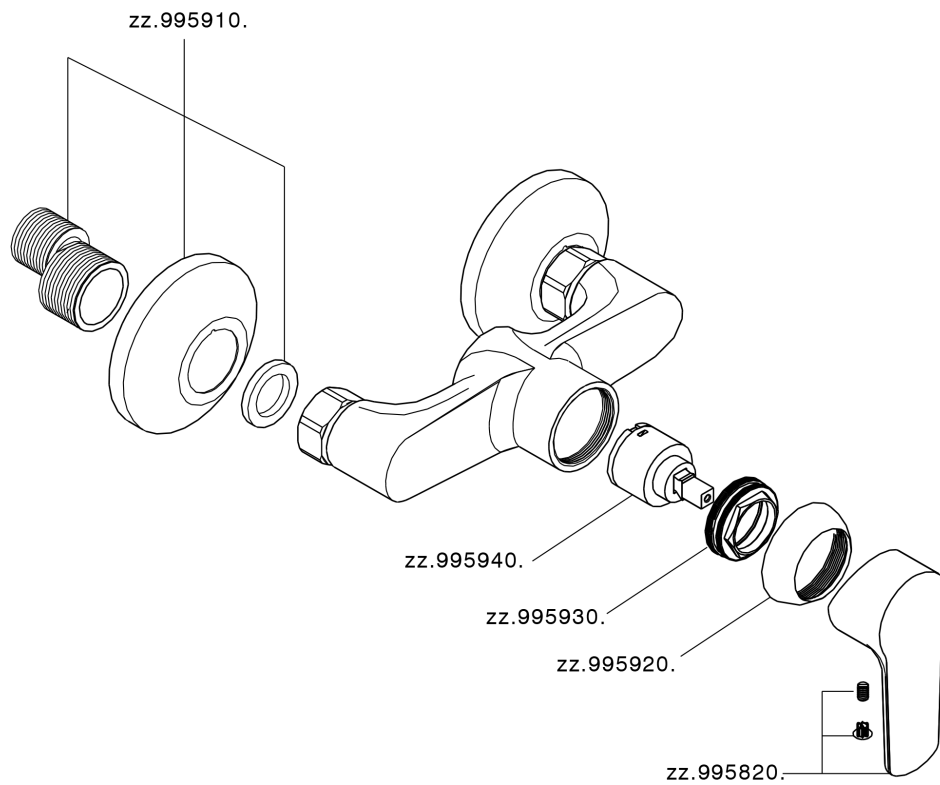

Single lever shower mixer SATURNO_SN000444

SN000444

<https://en.huberitalia.com/single-lever-shower-mixer-saturno-sn000444>

2026-06-27