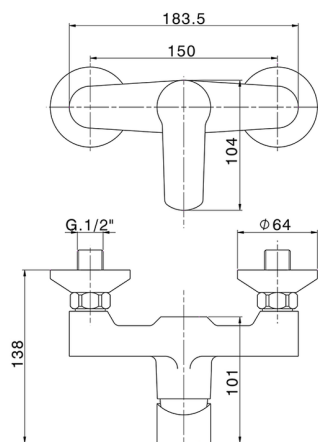

## Single lever shower mixer SATURNO\_SN000444

MODEL **SN000444**

Single lever shower mixer, without shower set, 1/2" M flexible connection

AVAILABLE FINISHINGS

CHARACTERISTICS

Cartridge Spare Parts **ZZ99751000**

**35 mm Cartridge**