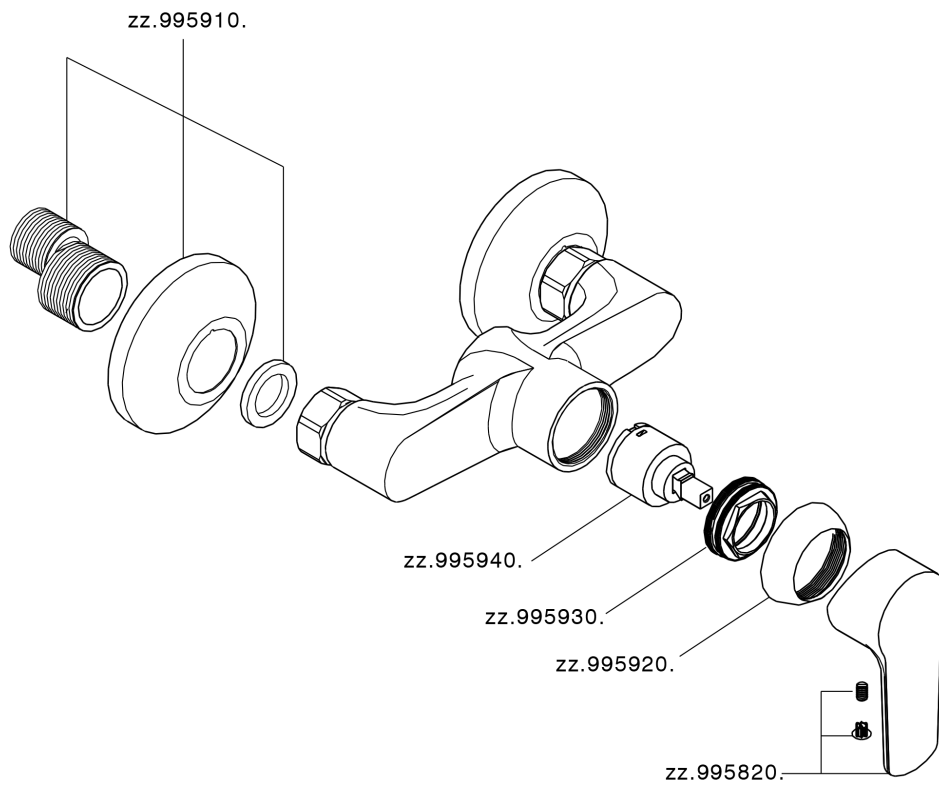

Single lever shower mixer SATURNO_SN000444

MODEL **SN000444**

Single lever shower mixer, without shower set, 1/2" M flexible connection

AVAILABLE FINISHINGS

CHARACTERISTICS

Cartridge Spare Parts **ZZ99751000**

35 mm Cartridge

Single lever shower mixer SATURNO_SN000444

SN000444

<https://en.huberitalia.com/single-lever-shower-mixer-saturno-sn000444>

2026-04-27