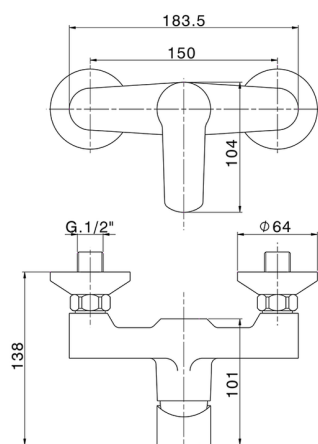

Single lever shower mixer SATURNO_SN000444

MODEL **SN000444**

Single lever shower mixer, without shower set, 1/2" M flexible connection

AVAILABLE FINISHINGS

CHARACTERISTICS

Cartridge Spare Parts **ZZ99751000**

35 mm Cartridge

Single lever shower mixer SATURNO_SN000444

SN000444

<https://en.huberitalia.com/single-lever-shower-mixer-saturno-sn000444>

2026-04-27