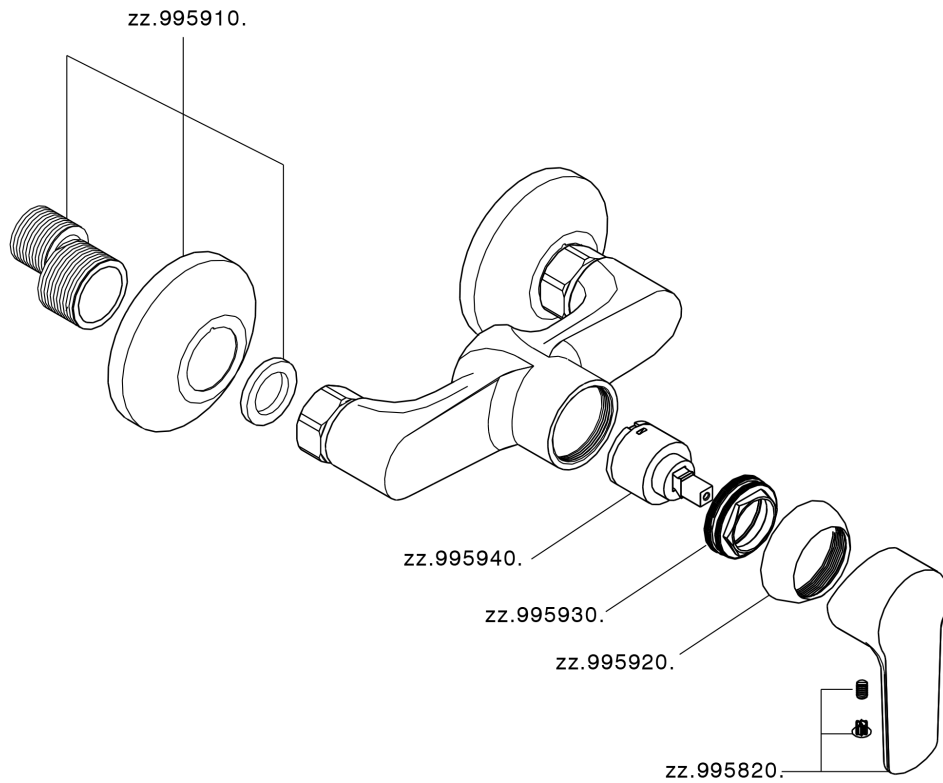

## Single lever shower mixer SATURNO\_SN000444

MODEL **SN000444**

Single lever shower mixer, without shower set, 1/2" M flexible connection

AVAILABLE FINISHINGS

CHARACTERISTICS

Cartridge Spare Parts **ZZ99751000**

**35 mm Cartridge**

## Single lever shower mixer SATURNO\_SN000444

SN000444

<https://en.huberitalia.com/single-lever-shower-mixer-saturno-sn000444>

2026-06-27