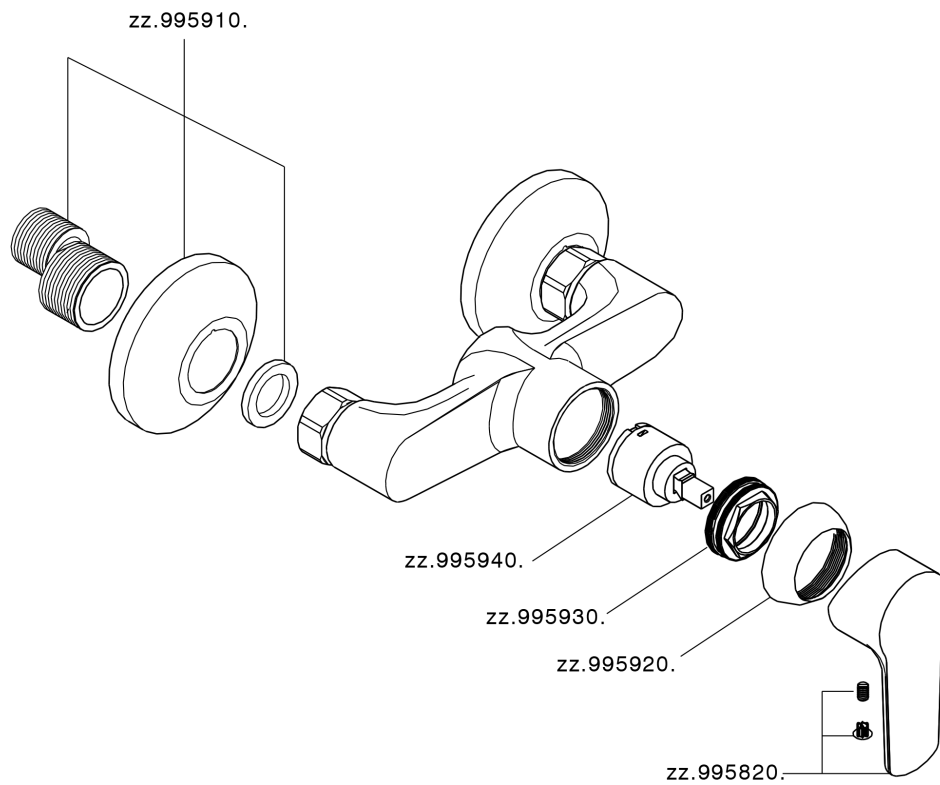

## Single lever shower mixer SATURNO\_SN000444

MODEL **SN000444**

Single lever shower mixer, without shower set, 1/2" M flexible connection

AVAILABLE FINISHINGS

**21** 21 Chrome

CHARACTERISTICS

Cartridge Spare Parts **ZZ99751000**

**35 mm Cartridge**

## Single lever shower mixer SATURNO\_SN000444

SN000444

<https://en.huberitalia.com/single-lever-shower-mixer-saturno-sn000444>

2026-06-27