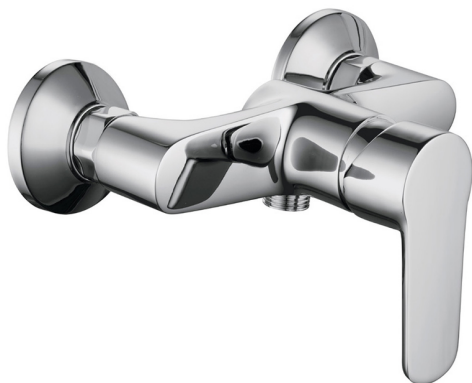

Single lever shower mixer SATURNO_SN000444

MODEL **SN000444**

Single lever shower mixer, without shower set, 1/2" M flexible connection

AVAILABLE FINISHINGS

CHARACTERISTICS

Cartridge Spare Parts **ZZ99751000**

35 mm Cartridge

Single lever shower mixer SATURNO_SN000444

SN000444

<https://en.huberitalia.com/single-lever-shower-mixer-saturno-sn000444>

2026-04-06