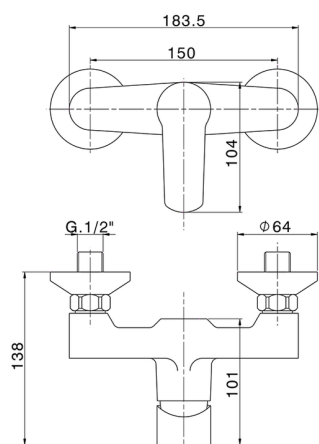

Single lever shower mixer SATURNO_SN000444

MODEL **SN000444**

Single lever shower mixer, without shower set, 1/2" M flexible connection

AVAILABLE FINISHINGS

CHARACTERISTICS

Cartridge Spare Parts **ZZ99751000**

35 mm Cartridge

Single lever shower mixer SATURNO_SN000444

SN000444

<https://en.huberitalia.com/single-lever-shower-mixer-saturno-sn000444>

2026-05-17