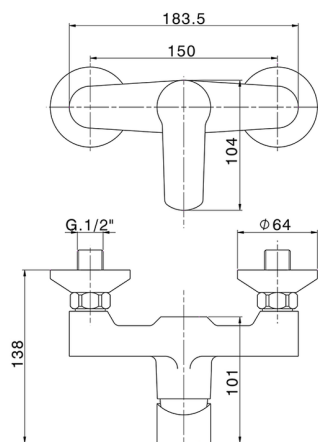

Single lever shower mixer SATURNO_SN000444

MODEL **SN000444**

Single lever shower mixer, without shower set, 1/2" M flexible connection

AVAILABLE FINISHINGS

CHARACTERISTICS

Cartridge Spare Parts **ZZ99751000**

35 mm Cartridge

Single lever shower mixer SATURNO_SN000444

SN000444

<https://en.huberitalia.com/single-lever-shower-mixer-saturno-sn000444>

2026-04-06