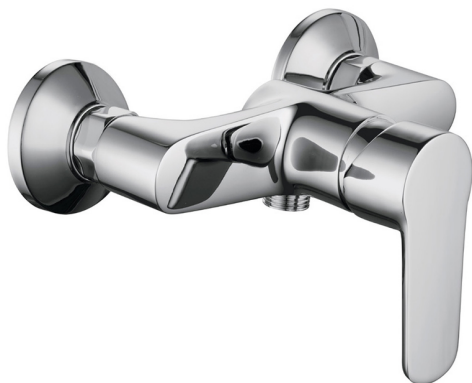

## Single lever shower mixer SATURNO\_SN000444

MODEL **SN000444**

Single lever shower mixer, without shower set, 1/2" M flexible connection

AVAILABLE FINISHINGS

**21** 21 Chrome

CHARACTERISTICS

Cartridge Spare Parts **ZZ99751000**

**35 mm Cartridge**

## Single lever shower mixer SATURNO\_SN000444

SN000444

<https://en.huberitalia.com/single-lever-shower-mixer-saturno-sn000444>

2026-06-27