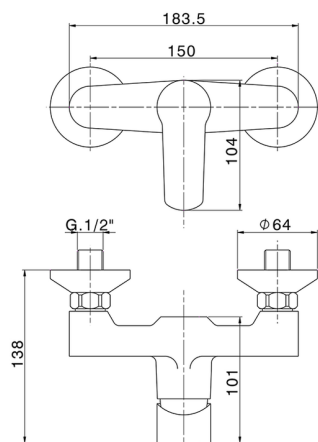

## Single lever shower mixer SATURNO\_SN000444

MODEL **SN000444**

Single lever shower mixer, without shower set, 1/2" M flexible connection

AVAILABLE FINISHINGS

**21** 21 Chrome

CHARACTERISTICS

Cartridge Spare Parts **ZZ99751000**

**35 mm Cartridge**