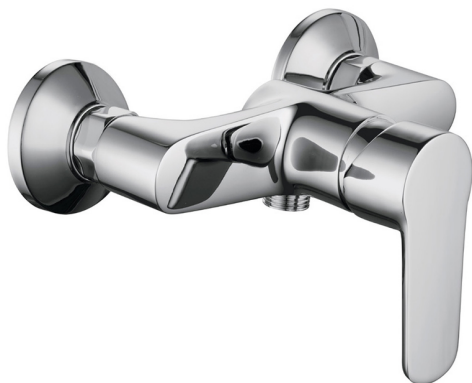

Single lever shower mixer SATURNO_SN000444

MODEL **SN000444**

Single lever shower mixer, without shower set, 1/2" M flexible connection

AVAILABLE FINISHINGS

CHARACTERISTICS

Cartridge Spare Parts **ZZ99751000**

35 mm Cartridge

Single lever shower mixer SATURNO_SN000444

SN000444

<https://en.huberitalia.com/single-lever-shower-mixer-saturno-sn000444>

2026-05-17