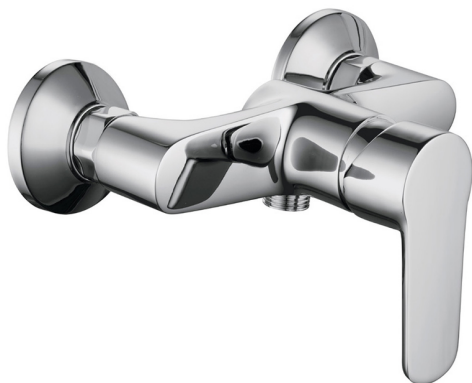

Single lever shower mixer SATURNO_SN000444

MODEL **SN000444**

Single lever shower mixer, without shower set, 1/2" M flexible connection

AVAILABLE FINISHINGS

CHARACTERISTICS

Cartridge Spare Parts **ZZ99751000**

35 mm Cartridge

Single lever shower mixer SATURNO_SN000444

SN000444

<https://en.huberitalia.com/single-lever-shower-mixer-saturno-sn000444>

2026-04-27