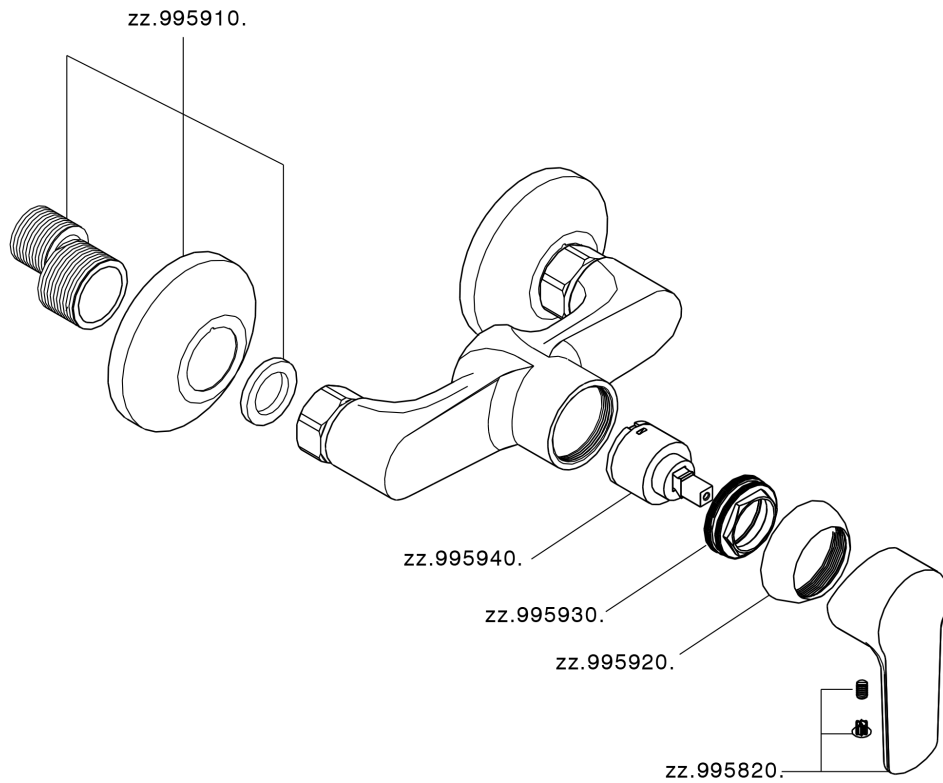

Single lever shower mixer SATURNO_SN000444

SN000444

<https://en.huberitalia.com/single-lever-shower-mixer-saturno-sn000444>

2026-06-27