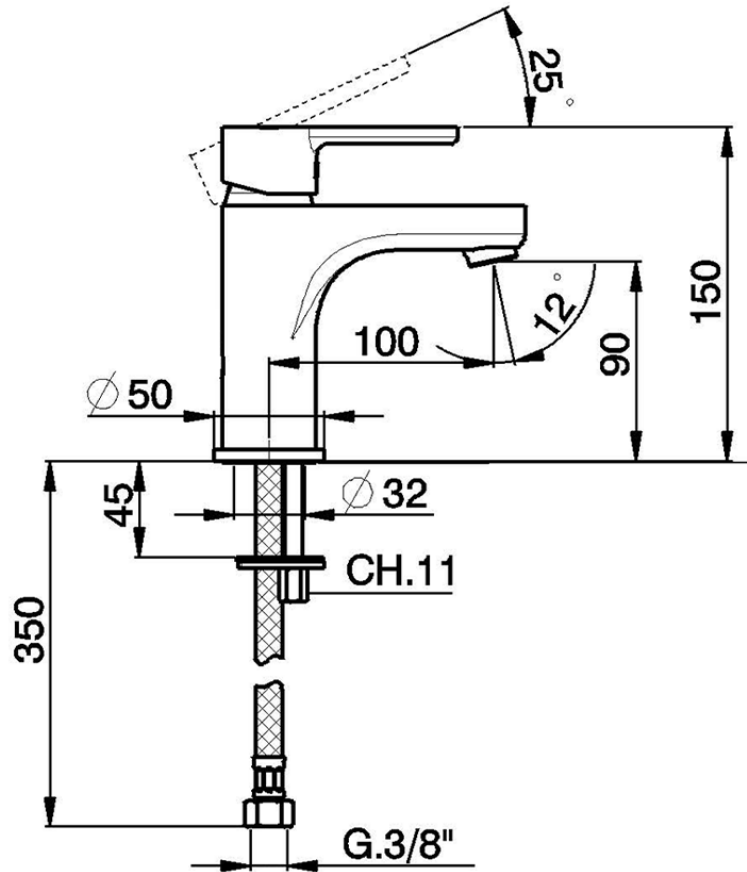

Single lever washbasin mixer " large " EnergySave H2_H2000505

H2000505

<https://en.huberitalia.com/single-lever-washbasin-mixer-large-energysave-h2-h2000505>

2024-11-15