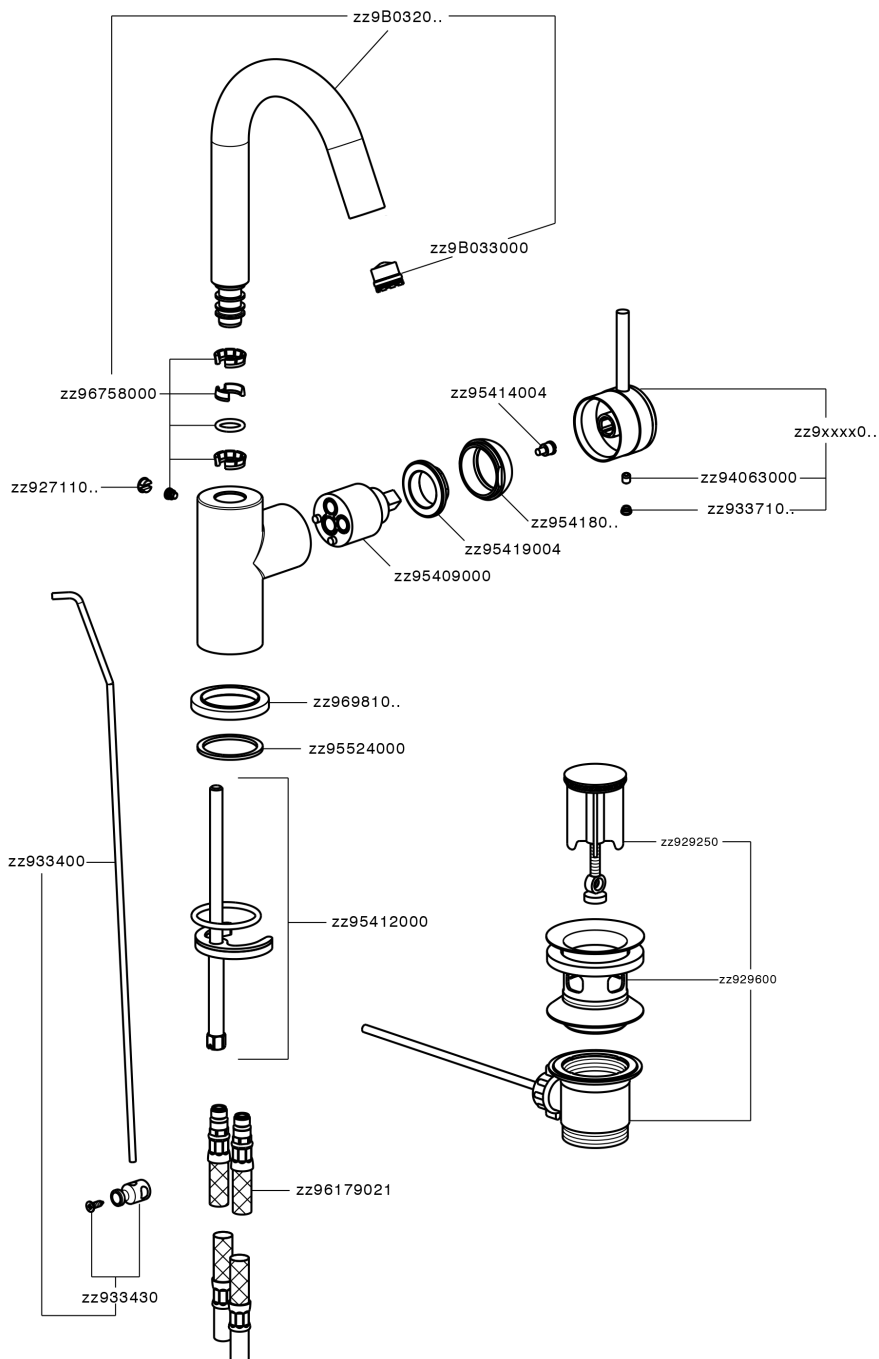

Single lever washbasin mixer EnergySave CHRONOS_CR000475

MODEL **CR000475**

Single lever washbasin mixer EnergySave, swivel spout, with 1"1/4 automatic pop-up waste, G.3/8" stainless steel flexible hoses

AVAILABLE FINISHINGS

-  **21** 21 Chrome
-  **2F** 2F Brushed Nickel
-  **2Q** 2Q Black Titanium

CHARACTERISTICS

Cartridge Spare Parts **ZZ95409000**

35 mm Cartridge

EcoStop

EcoStop feature limits water flow to approximately 50% of maximum output with one point of resistance on setting. Push slightly past the middle stop only when full water output is required. This will save water up to 50%.

EnergySave

Thanks to the EnergySave device, only cold water will be drawn if the lever is operated in the central position, so that the water heater will not be engaged and no hot water wasted, leading to considerable savings in energy and costs. The temperature can be adjusted by rotating the lever to the left, until the desired temperature is reached.

Single lever washbasin mixer EnergySave CHRONOS_CR000475

CR000475

<https://en.huberitalia.com/single-lever-washbasin-mixer-energysave-chronos-cr000475>

2024-11-23