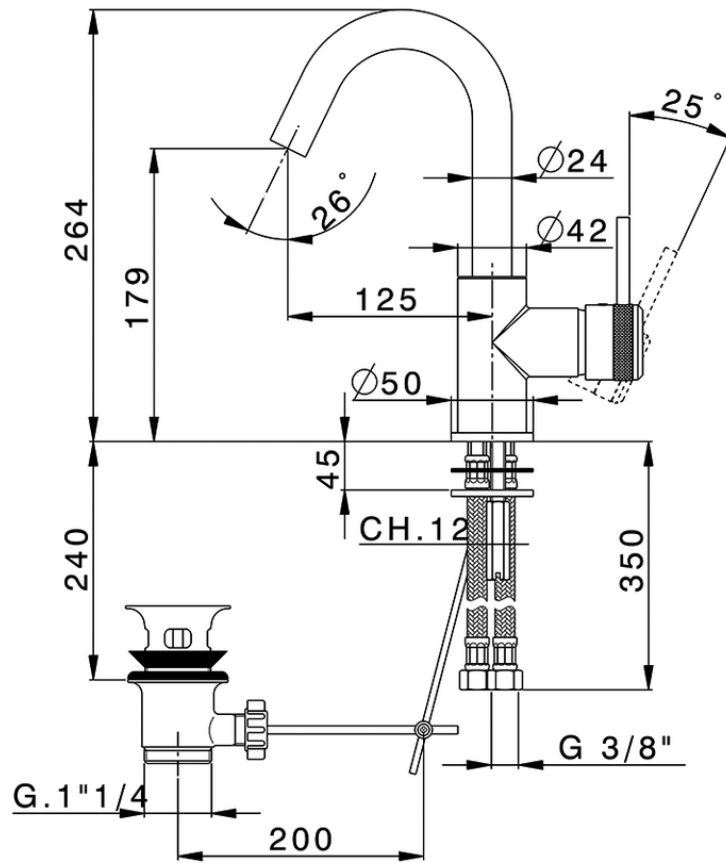

Single lever washbasin mixer EnergySave CHRONOS_CR000475

CR000475

<https://en.huberitalia.com/single-lever-washbasin-mixer-energysave-chronos-cr000475>

2024-11-21