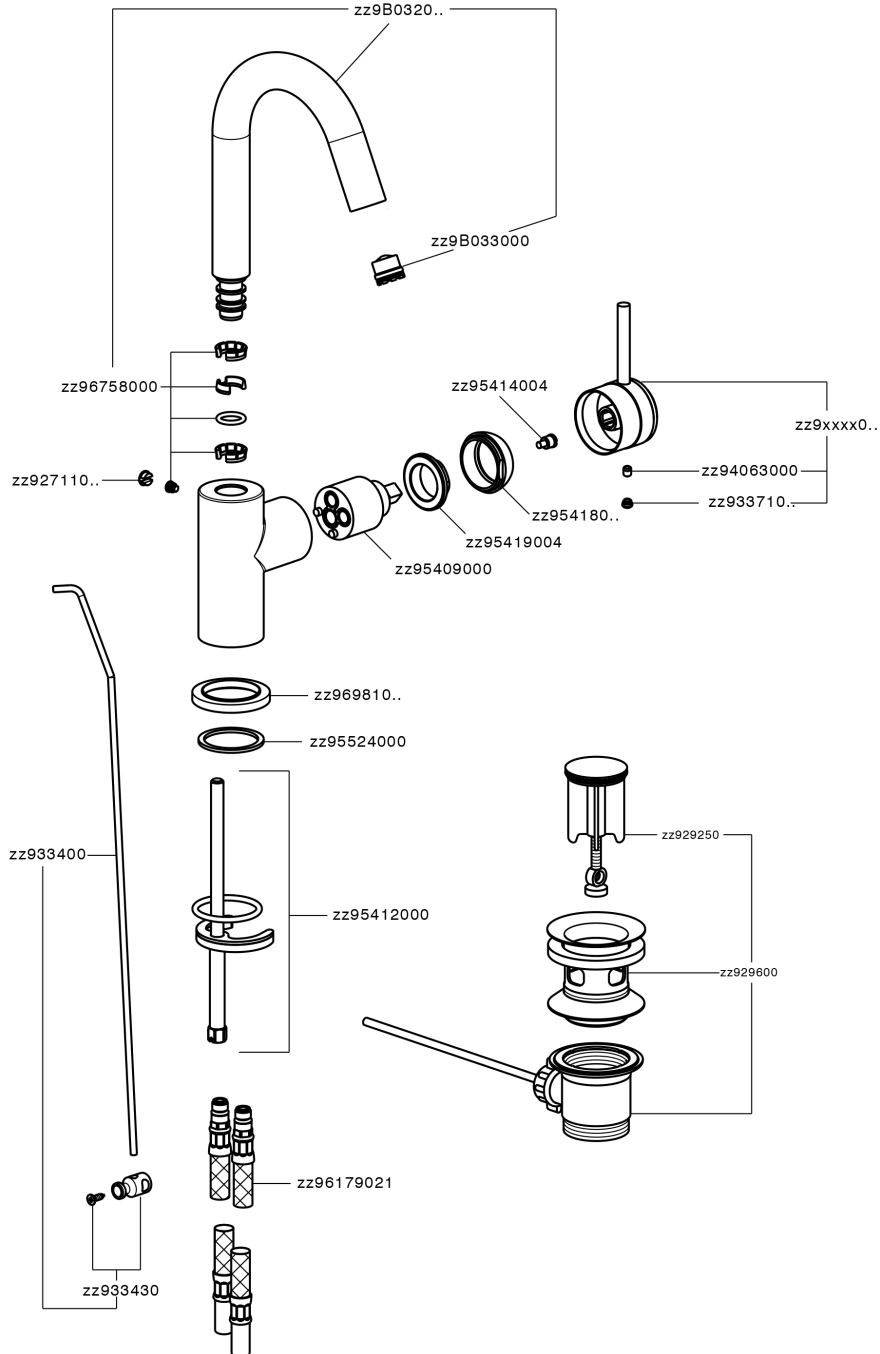

Single lever washbasin mixer EnergySave CHRONOS_CR000475

CR000475

<https://en.huberitalia.com/single-lever-washbasin-mixer-energysave-chronos-cr000475>

2024-11-21