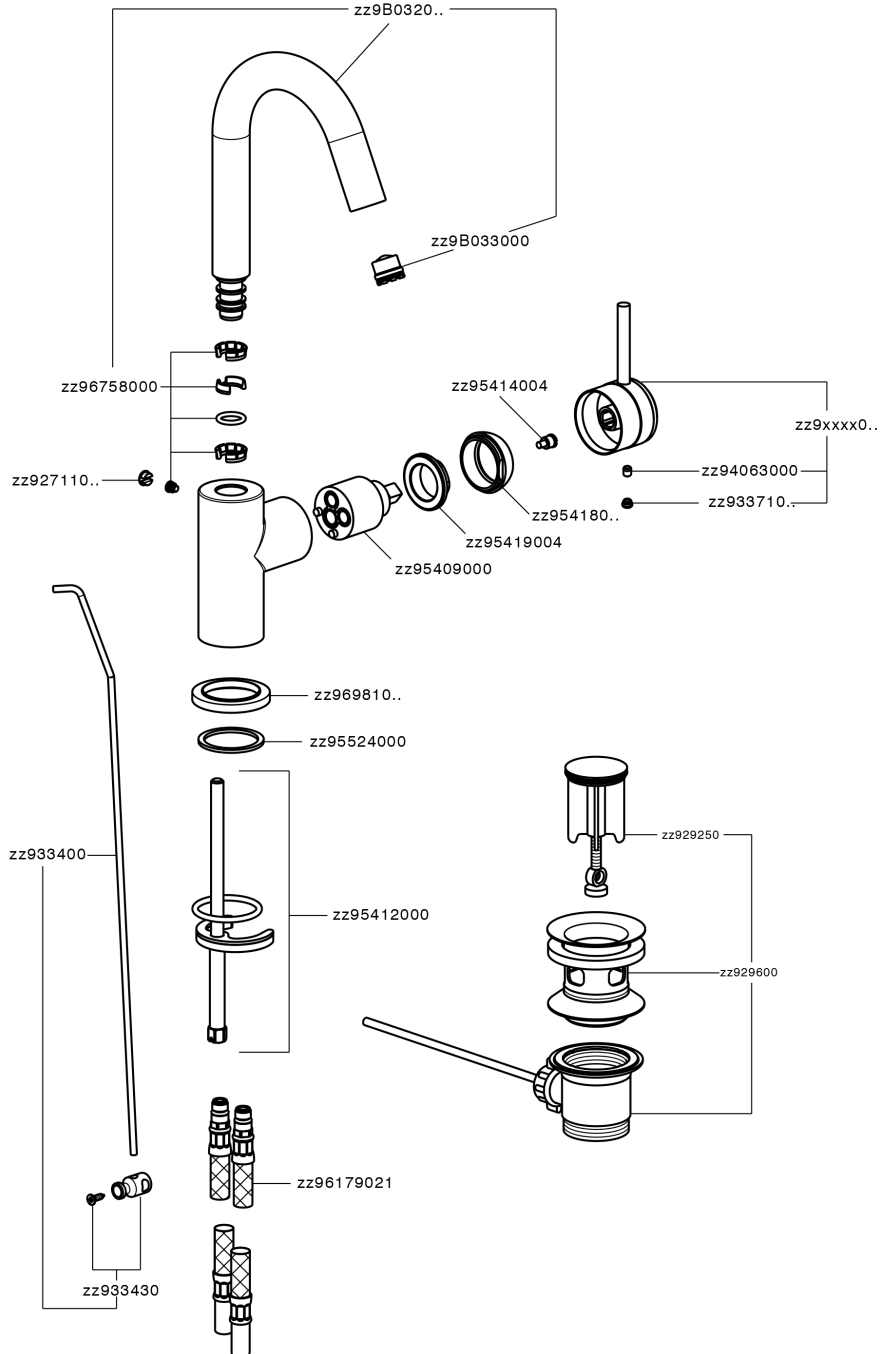

Single lever washbasin mixer EnergySave CHRONOS_CR000475

MODEL **CR000475**

Single lever washbasin mixer EnergySave, swivel spout, with 1"1/4 automatic pop-up waste, G.3/8" stainless steel flexible hoses

AVAILABLE FINISHINGS

-  **21** 21 Chrome
-  **2F** 2F Brushed Nickel
-  **2Q** 2Q Black Titanium

CHARACTERISTICS

Cartridge Spare Parts **ZZ95409000**

35 mm Cartridge

EcoStop

EcoStop feature limits water flow to approximately 50% of maximum output with one point of resistance on setting. Push slightly past the middle stop only when full water output is required. This will save water up to 50%.

EnergySave

Thanks to the EnergySave device, only cold water will be drawn if the lever is operated in the central position, so that the water heater will not be engaged and no hot water wasted, leading to considerable savings in energy and costs. The temperature can be adjusted by rotating the lever to the left, until the desired temperature is reached.

Single lever washbasin mixer EnergySave CHRONOS_CR000475

CR000475

<https://en.huberitalia.com/single-lever-washbasin-mixer-energysave-chronos-cr000475>

2024-11-21