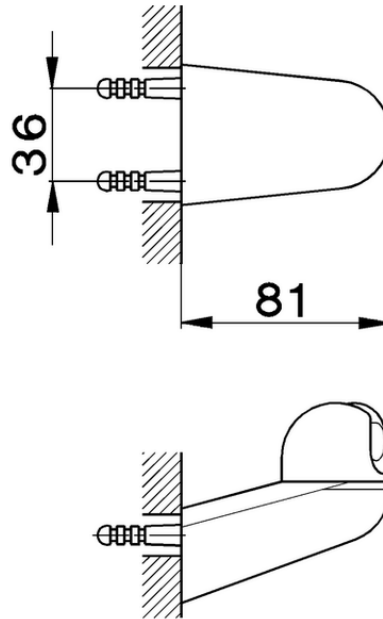

Wall mounted holder SHOWER_SS000500

SS000500

<https://en.huberitalia.com/wall-mounted-holder-shower-ss000500>

2026-02-24