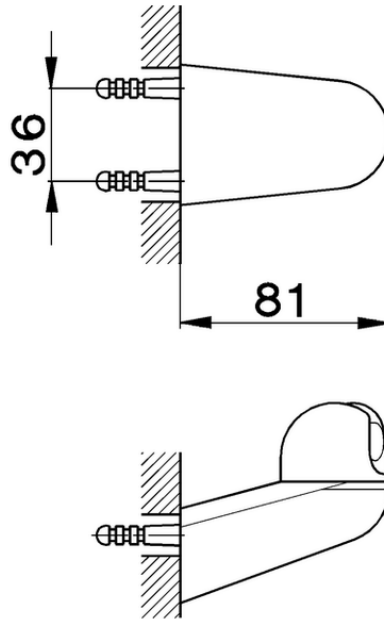

Wall mounted holder SHOWER_SS000500

SS000500

<https://en.huberitalia.com/wall-mounted-holder-shower-ss000500>

2026-04-28