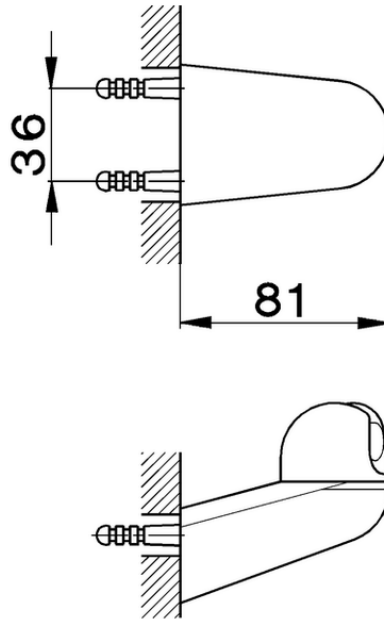

Wall mounted holder SHOWER_SS000500

SS000500

<https://en.huberitalia.com/wall-mounted-holder-shower-ss000500>

2026-04-07