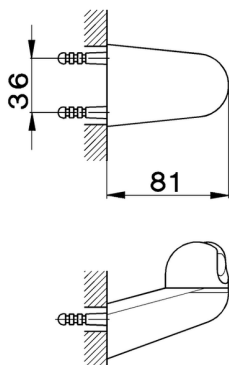

## Wall mounted holder SHOWER\_SS000500

MODEL **SS000500**

ABS Wall mounted holder

AVAILABLE FINISHINGS

CHARACTERISTICS

2026-06-29