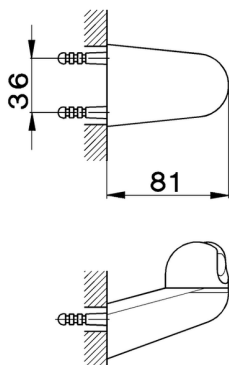

Wall mounted holder SHOWER_SS000500

MODEL **SS000500**

ABS Wall mounted holder

AVAILABLE FINISHINGS

CHARACTERISTICS

2026-04-08