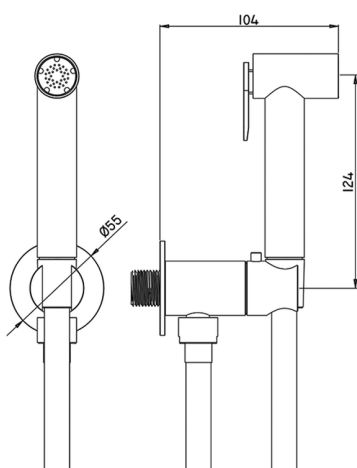

Bidet handshower set HYGENIC SHOWERS_TT007925

MODEL **TT007925**

Bidet handshower set, round wall bracket, single water opening, brass Bidet handshower, 120 cm PVC flexible hose

AVAILABLE FINISHINGS

CHARACTERISTICS

Bidet handshower

2026-04-06