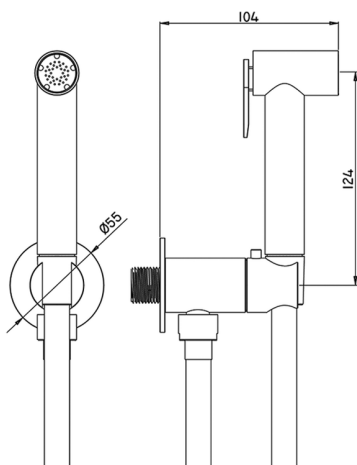

Bidet handshower set HYGENIC SHOWERS_TT007925

MODEL **TT007925**

Bidet handshower set, round wall bracket, single water opening, brass Bidet handshower, 120 cm PVC flexible hose

AVAILABLE FINISHINGS

CHARACTERISTICS

Bidet handshower

2026-06-27