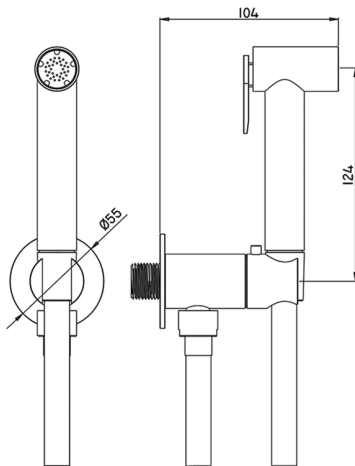

Bidet handshower set HYGENIC SHOWERS_TT007925

MODEL **TT007925**

Bidet handshower set, round wall bracket, single water opening, brass Bidet handshower, 120 cm PVC flexible hose

AVAILABLE FINISHINGS

CHARACTERISTICS

Bidet handshower

2026-05-02