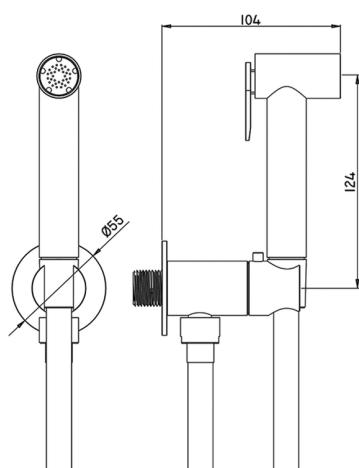

Bidet handshower set HYGENIC SHOWERS_TT007925

MODEL **TT007925**

Bidet handshower set, round wall bracket, single water opening, brass Bidet handshower, 120 cm PVC flexible hose

AVAILABLE FINISHINGS

CHARACTERISTICS

Bidet handshower

2026-05-30