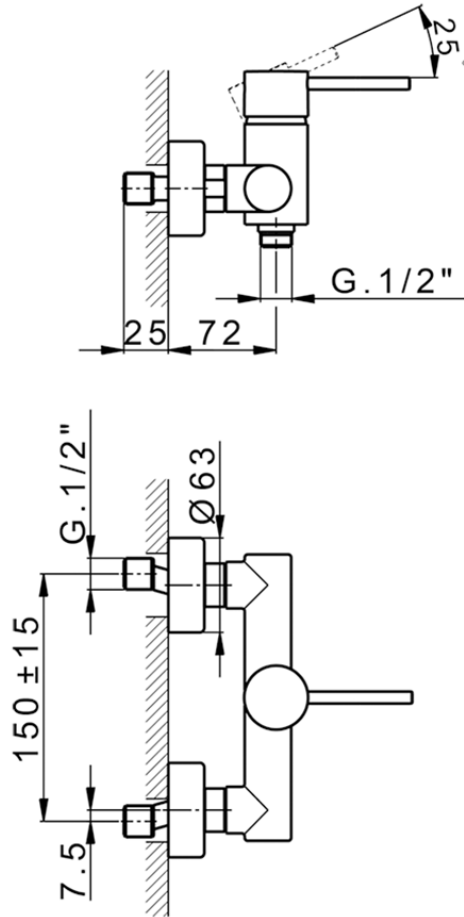

## Single lever shower mixer NUOVA KIRUNA\_K2000440

K2000440

<https://en.huberitalia.com/single-lever-shower-mixer-nuova-kiruna-k2000440>

2024-11-15