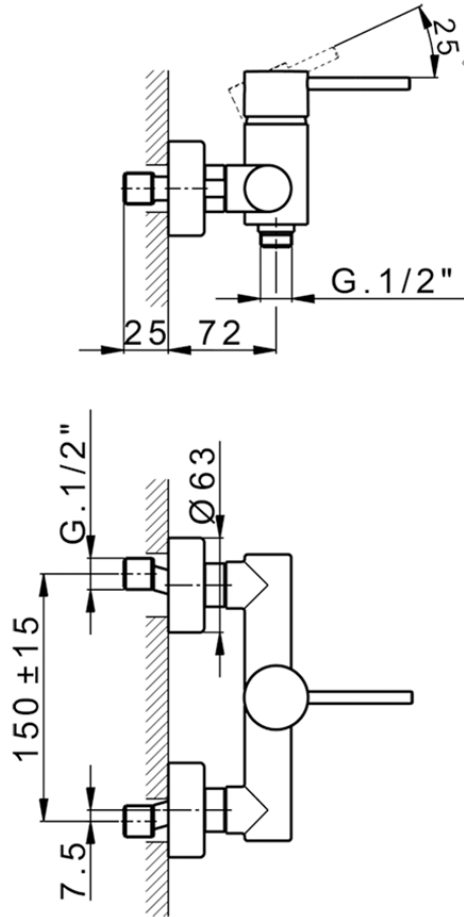

Single lever shower mixer NUOVA KIRUNA_K2000440

K2000440

<https://en.huberitalia.com/single-lever-shower-mixer-nuova-kiruna-k2000440>

2024-11-15