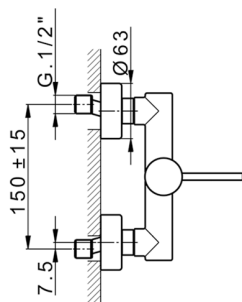

Single lever shower mixer NUOVA KIRUNA_K2000440

MODEL **K2000440**

Single lever shower mixer, without shower set

AVAILABLE FINISHINGS

-  **21** 21 Chrome
-  **26** 26 Old Copper
-  **2F** 2F Brushed Nickel
-  **2W** 2W Brushed Gold
-  **40** 40 Matt Black
-  **4Q** 4Q Matt White

CHARACTERISTICS

Cartridge Spare Parts **ZZ95435000**

35 mm Cartridge

EcoStop

EcoStop feature limits water flow to approximately 50% of maximum output with one point of resistance on setting. Push slightly past the middle stop only when full water output is required. This will save water up to 50%.