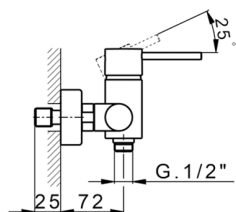

Single lever shower mixer NUOVA KIRUNA_K2000440

MODEL **K2000440**

Single lever shower mixer, without shower set

AVAILABLE FINISHINGS

-  **21** 21 Chrome
-  **26** 26 Old Copper
-  **2F** 2F Brushed Nickel
-  **2W** 2W Brushed Gold
-  **40** 40 Matt Black
-  **4Q** 4Q Matt White

CHARACTERISTICS

Cartridge Spare Parts **ZZ95435000**

35 mm Cartridge

EcoStop

EcoStop feature limits water flow to approximately 50% of maximum output with one point of resistance on setting. Push slightly past the middle stop only when full water output is required. This will save water up to 50%.