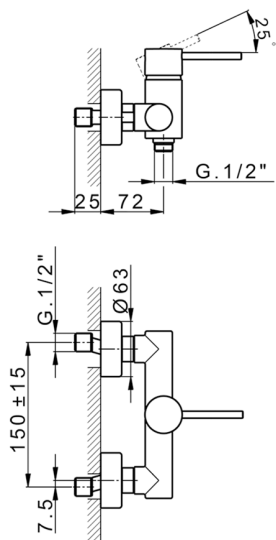

Single lever shower mixer NUOVA KIRUNA_K2000440

MODEL **K2000440**

Single lever shower mixer, without shower set

AVAILABLE FINISHINGS

-  **21** 21 Chrome
-  **26** 26 Old Copper
-  **2F** 2F Brushed Nickel
-  **2W** 2W Brushed Gold
-  **40** 40 Matt Black
-  **4Q** 4Q Matt White

CHARACTERISTICS

Cartridge Spare Parts **ZZ95435000**

35 mm Cartridge

EcoStop

EcoStop feature limits water flow to approximately 50% of maximum output with one point of resistance on setting. Push slightly past the middle stop only when full water output is required. This will save water up to 50%.